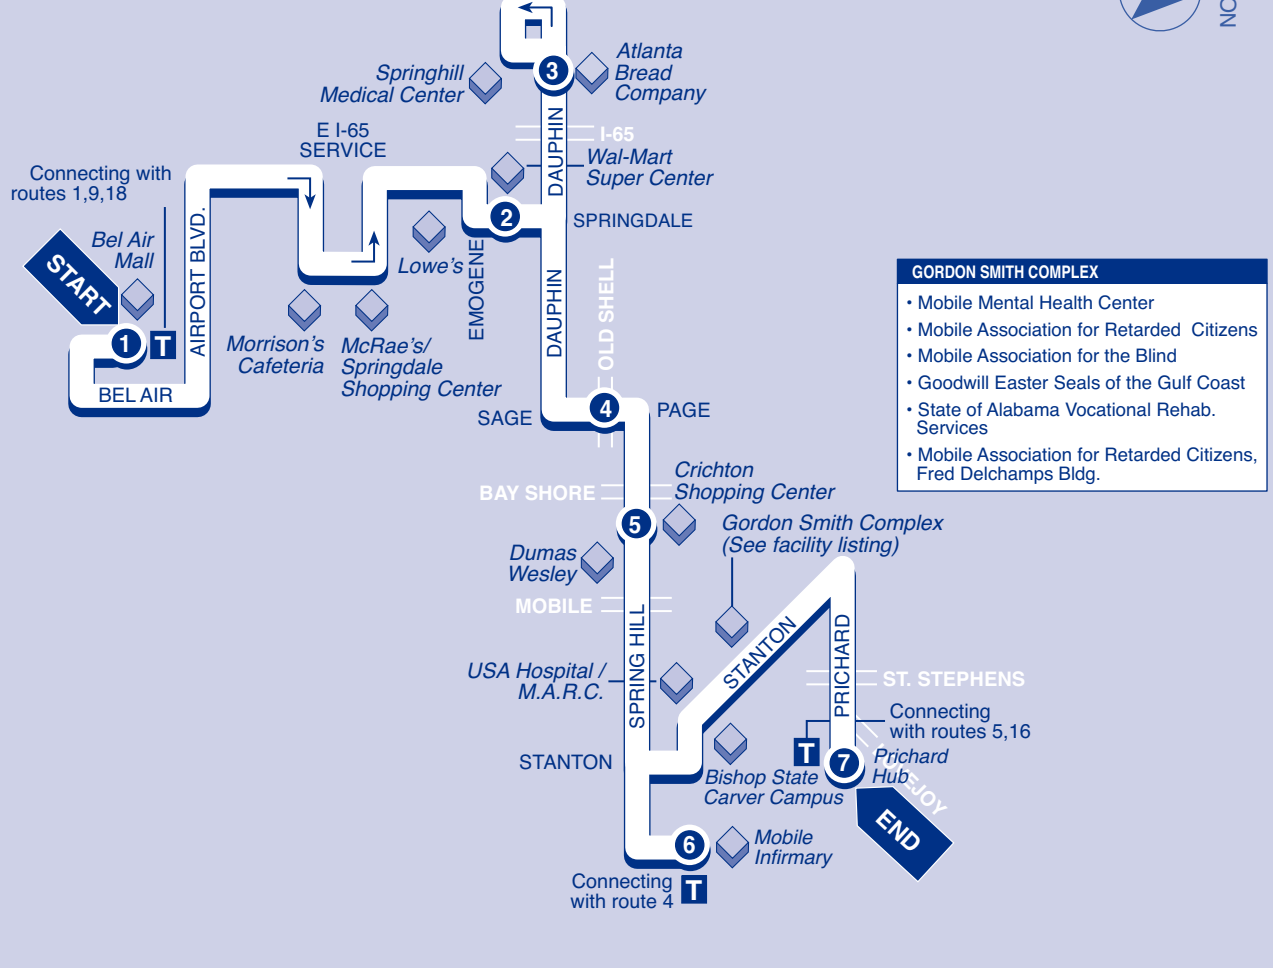

► Outbound ►
From Bel-Air Mall

- GORDON SMITH COMPLEX**
- Mobile Mental Health Center
 - Mobile Association for Retarded Citizens
 - Mobile Association for the Blind
 - Goodwill Easter Seals of the Gulf Coast
 - State of Alabama Vocational Rehab. Services
 - Mobile Association for Retarded Citizens, Fred Delchamps Bldg.

	1	2	3	4	5	6	7
	BUS STARTS	Bus Leaves	Bus Leaves	Bus Leaves	Bus Leaves	Bus Leaves	BUS ENDS
	at Bel Air Mall	from Wal-Mart Super Center	from Atlanta Bread Company	from Sage and Old Shell	from Crichton Shopping Center	from Mobile Infirmary	at Prichard Hub

	8	9	10	11	12	13	14
	BUS STARTS	Bus Leaves	Bus Leaves	Bus Leaves	Bus Leaves	Bus Leaves	BUS ENDS
	at Prichard Hub	from Mobile Infirmary	from Crichton Shopping Center	from Sage and Old Shell	from Atlanta Bread Company	from Wal-Mart Super Center	at Bel Air Mall

SATURDAY							
A.M.	6:05	6:25	6:35	6:40	6:45	6:50	6:55
	7:05	7:25	7:35	7:40	7:45	7:50	7:55
	8:05	8:25	8:35	8:40	8:45	8:50	8:55
	9:05	9:25	9:35	9:40	9:45	9:50	9:55
	10:05	10:25	10:35	10:40	10:45	10:50	10:55
	11:05	11:25	11:35	11:40	11:45	11:50	11:55
P.M.	12:05	12:25	12:35	12:40	12:45	12:50	12:55
	1:05	1:25	1:35	1:40	1:45	1:50	1:55
	2:05	2:25	2:35	2:40	2:45	2:50	2:55
	3:05	3:25	3:35	3:40	3:45	3:50	3:55
	4:05	4:25	4:35	4:40	4:45	4:50	4:55
	5:05	5:25	5:35	5:40	5:45	5:50	5:55
	6:05	6:25	6:35	6:40	6:45	6:50	7:00