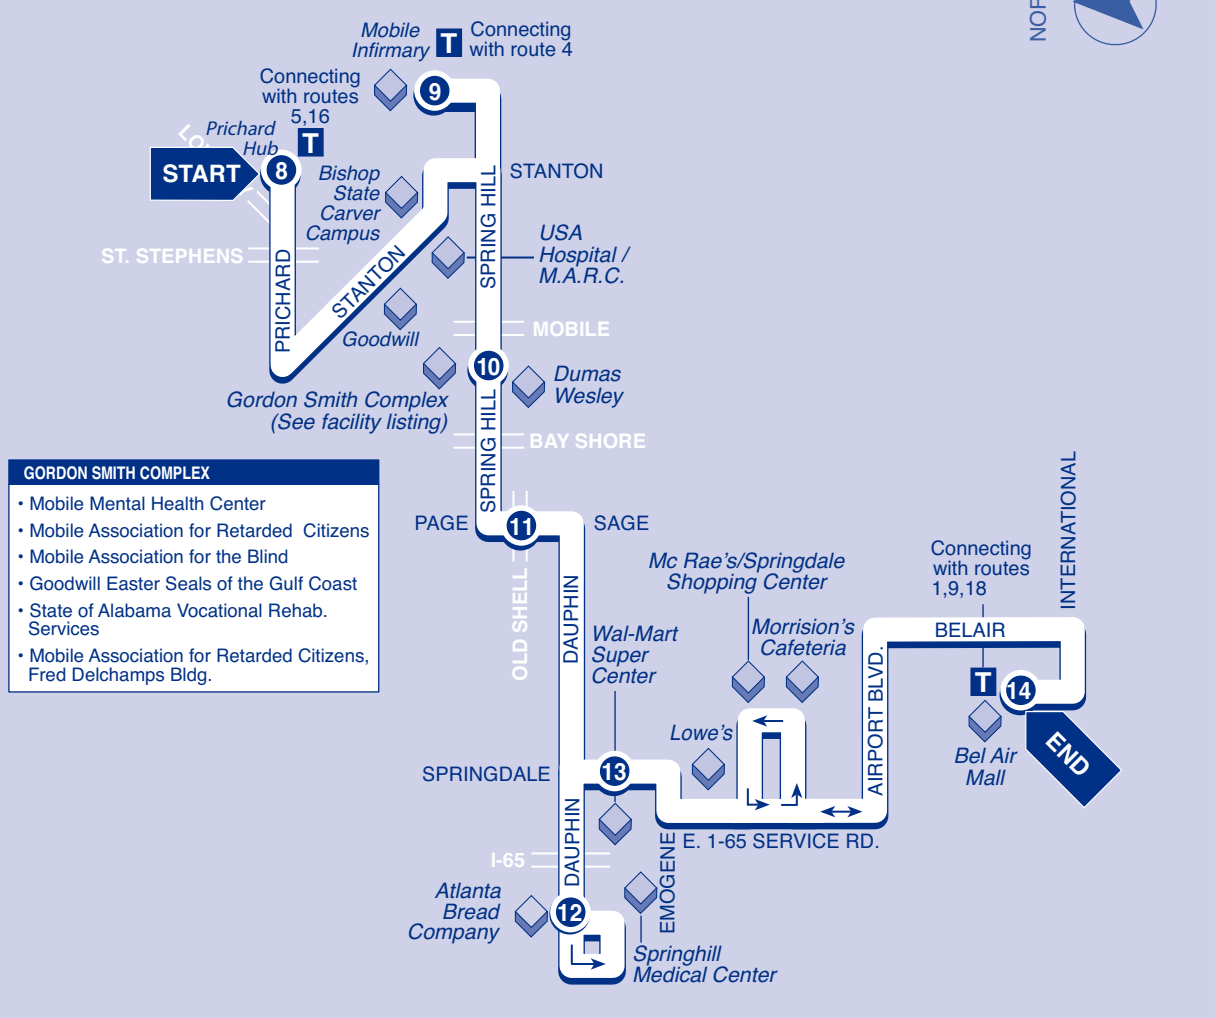

► Inbound ►
To Bel-Air Mall

1. **GORDON SMITH COMPLEX**
2. Mobile Mental Health Center
   - Mobile Association for Retarded Citizens
   - Mobile Association for the Blind
   - Goodwill Easter Seals of the Gulf Coast
   - State of Alabama Vocational Rehab. Services
   - Mobile Association for Retarded Citizens, Fred Delchamps Bldg.

	8	9	10	11	12	13	14
	BUS STARTS	Bus Leaves	Bus Leaves	Bus Leaves	Bus Leaves	Bus Leaves	BUS ENDS
	at Prichard Hub	from Mobile Infirmary	from Crichton Shopping Center	from Sage and Old Shell	from Atlanta Bread Company	from Wal-Mart Super Center	at Bel Air Mall

WEEKDAYS							
A.M.	5:05	5:25	5:35	5:40	5:45	5:50	5:55
	6:05	6:25	6:35	6:40	6:45	6:50	6:55
	7:05	7:25	7:35	7:40	7:45	7:50	7:55
	8:05	8:25	8:35	8:40	8:45	8:50	8:55
	9:05	9:25	9:35	9:40	9:45	9:50	9:55
	10:05	10:25	10:35	10:40	10:45	10:50	10:55
	11:05	11:25	11:35	11:40	11:45	11:50	11:55
P.M.	12:05	12:25	12:35	12:40	12:45	12:50	12:55
	1:05	1:25	1:35	1:40	1:45	1:50	1:55
	2:05	2:25	2:35	2:40	2:45	2:50	2:55
	3:05	3:25	3:35	3:40	3:45	3:50	3:55
	4:05	4:25	4:35	4:40	4:45	4:50	4:55
	5:05	5:25	5:35	5:40	5:45	5:50	5:55
	6:20	6:35	6:45	6:50	6:55	7:00	7:05

SATURDAY							
A.M.	6:05	6:25	6:35	6:40	6:45	6:50	6:55
	7:05	7:25	7:35	7:40	7:45	7:50	7:55
	8:05	8:25	8:35	8:40	8:45	8:50	8:55
	9:05	9:25	9:35	9:40	9:45	9:50	9:55
	10:05	10:25	10:35	10:40	10:45	10:50	10:55
	11:05	11:25	11:35	11:40	11:45	11:50	11:55
P.M.	12:05	12:25	12:35	12:40	12:45	12:50	12:55
	1:05	1:25	1:35	1:40	1:45	1:50	1:55
	2:05	2:25	2:35	2:40	2:45	2:50	2:55
	3:05	3:25	3:35	3:40	3:45	3:50	3:55
	4:05	4:25	4:35	4:40	4:45	4:50	4:55
	5:05	5:25	5:35	5:40	5:45	5:50	5:55
	6:05	6:25	6:35	6:40	6:45	6:50	7:00