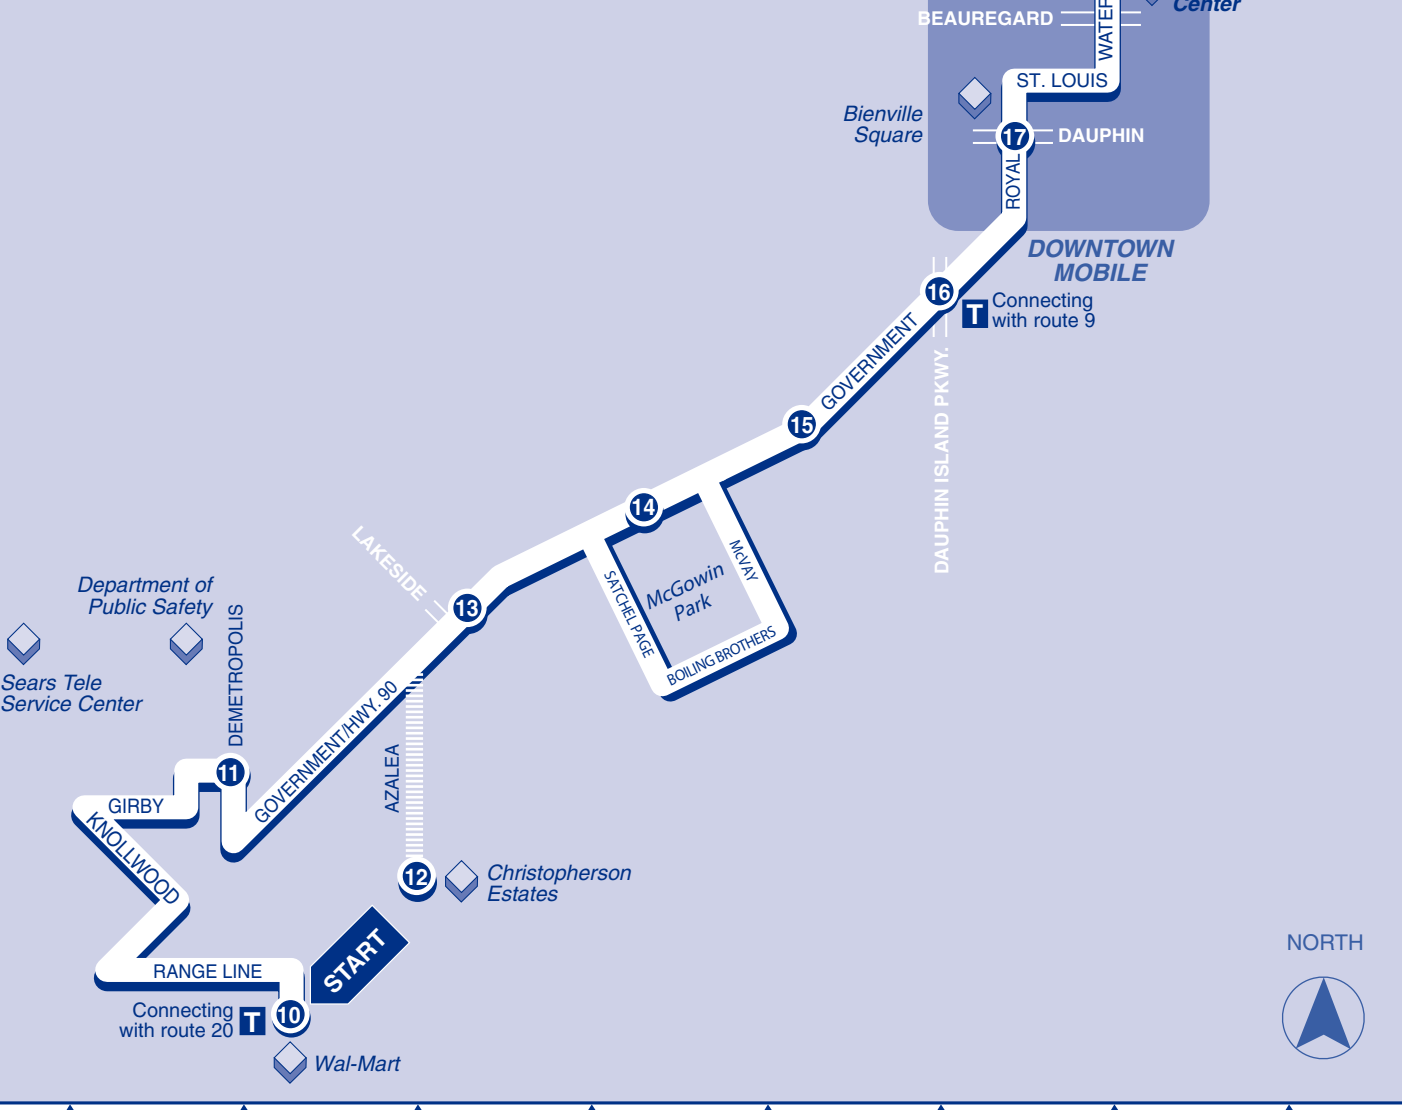

► Outbound ►  
From Downtown

Bus Continues from Route 15	<b>1</b> BUS STARTS at GM&O Transportation Center	<b>2</b> Bus Leaves from Government and Joachim	<b>3</b> Bus Leaves from Government and D.I.P	<b>4</b> Bus Arrives at McGowin Park	<b>5</b> Bus Leaves from Hwy. 90 and Lakeside	<b>6</b> Bus Leaves from Christopherson Estates	<b>7</b> Bus Leaves from Hwy. 90 and Demetropolis	<b>8</b> Bus Leaves from Mobile Infirmary West	<b>9</b> BUS ENDS at Wal-Mart and Till Corner	See Other Side ...
-----------------------------	--	--	--	---	--	--	--	---	--	--------------------

SATURDAY

A.M.	♿ 7:00	♿ 7:05	♿ 7:15	♿ 7:25	♿ 7:35	—	♿ 7:40	♿ 7:45	♿ 7:55
♿	8:00	8:05	8:15	8:25	8:35	—	8:40	8:45	8:55
♿	9:00	9:05	9:15	9:25	9:35	—	9:40	9:45	9:55
♿	10:00	10:05	10:15	10:25	10:35	—	10:40	10:45	10:55
♿	11:00	11:05	11:15	11:25	11:35	—	11:40	11:45	11:55
P.M.	♿ 12:00	♿ 12:05	♿ 12:15	♿ 12:25	♿ 12:35	—	♿ 12:40	♿ 12:45	♿ 12:55
♿	1:00	1:05	1:15	1:25	1:35	—	1:40	1:45	1:55
♿	2:00	2:05	2:15	2:25	2:35	—	2:40	2:45	2:55
♿	3:00	3:05	3:15	3:25	3:35	—	3:40	3:45	3:55
♿	4:00	4:05	4:15	4:25	4:35	—	4:40	4:45	4:55
♿	5:00	5:05	5:15	5:25	5:35	—	5:40	5:45	5:55
♿	6:00	6:05	6:15	6:25	6:35	—	6:40	6:45	6:55

► Inbound ►  
To Downtown

Bus Continues on to Toulin as Route 15	<b>10</b> BUS STARTS at Wal-Mart and Till Corner	<b>11</b> Bus Leaves from Hwy. 90 and Demetropolis	<b>12</b> Bus Leaves from Christopherson Estates	<b>13</b> Bus Leaves from Hwy. 90 and Lakeside	<b>14</b> Bus Arrives at McGowin Park	<b>15</b> Bus Leaves from Government and D.I.P.	<b>16</b> Bus Leaves from Royal and Dauphin	<b>17</b> BUS ENDS at GM&O Transportation Center	Bus Continues on to Toulin as Route 15
--	---	---	---	---	--	--	--	---	--