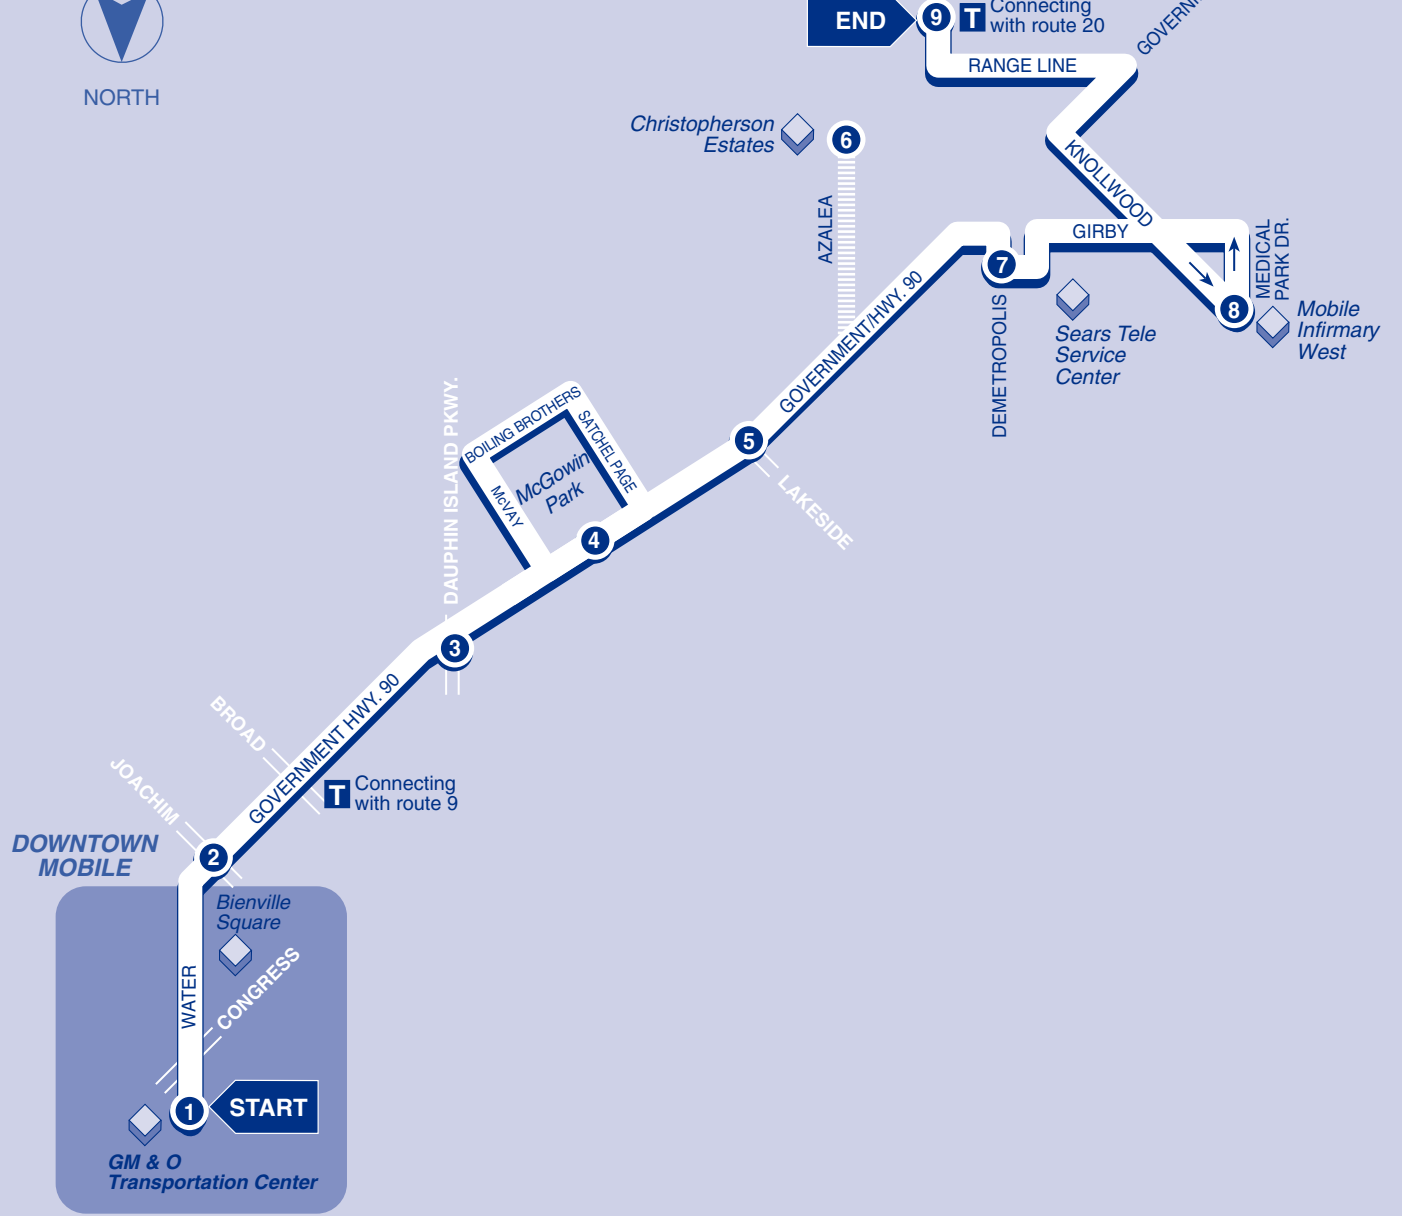

► Outbound ►  
From Downtown

Bus Continues from Route 15	<b>1</b> BUS STARTS at GM&O Transportation Center	<b>2</b> Bus Leaves from Government and Joachim	<b>3</b> Bus Leaves from Government and D.I.P	<b>4</b> Bus Arrives at McGowin Park	<b>5</b> Bus Leaves from Hwy. 90 and Lakeside	<b>6</b> Bus Leaves from Christopherson Estates	<b>7</b> Bus Leaves from Hwy. 90 and Demetropolis	<b>8</b> Bus Leaves from Mobile Infirmary West	<b>9</b> BUS ENDS at Wal-Mart and Till Corner	See Other Side ...
-----------------------------	--	--	--	---	--	--	--	---	--	--------------------

SATURDAY

A.M.	♿ 7:00	♿ 7:05	♿ 7:15	♿ 7:25	♿ 7:35	—	♿ 7:40	♿ 7:45	♿ 7:55
♿	8:00	8:05	8:15	8:25	8:35	—	8:40	8:45	8:55
♿	9:00	9:05	9:15	9:25	9:35	—	9:40	9:45	9:55
♿	10:00	10:05	10:15	10:25	10:35	—	10:40	10:45	10:55
♿	11:00	11:05	11:15	11:25	11:35	—	11:40	11:45	11:55
P.M.	♿ 12:00	♿ 12:05	♿ 12:15	♿ 12:25	♿ 12:35	—	♿ 12:40	♿ 12:45	♿ 12:55
♿	1:00	1:05	1:15	1:25	1:35	—	1:40	1:45	1:55
♿	2:00	2:05	2:15	2:25	2:35	—	2:40	2:45	2:55
♿	3:00	3:05	3:15	3:25	3:35	—	3:40	3:45	3:55
♿	4:00	4:05	4:15	4:25	4:35	—	4:40	4:45	4:55
♿	5:00	5:05	5:15	5:25	5:35	—	5:40	5:45	5:55
♿	6:00	6:05	6:15	6:25	6:35	—	6:40	6:45	6:55

► Inbound ►  
To Downtown

Bus Continues on to Toulin as Route 15	<b>10</b> BUS STARTS at Wal-Mart and Till Corner	<b>11</b> Bus Leaves from Hwy. 90 and Demetropolis	<b>12</b> Bus Leaves from Christopherson Estates	<b>13</b> Bus Leaves from Hwy. 90 and Lakeside	<b>14</b> Bus Arrives at McGowin Park	<b>15</b> Bus Leaves from Government and D.I.P.	<b>16</b> Bus Leaves from Royal and Dauphin	<b>17</b> BUS ENDS at GM&O Transportation Center	Bus Continues on to Toulin as Route 15
--	---	---	---	---	--	--	--	---	--