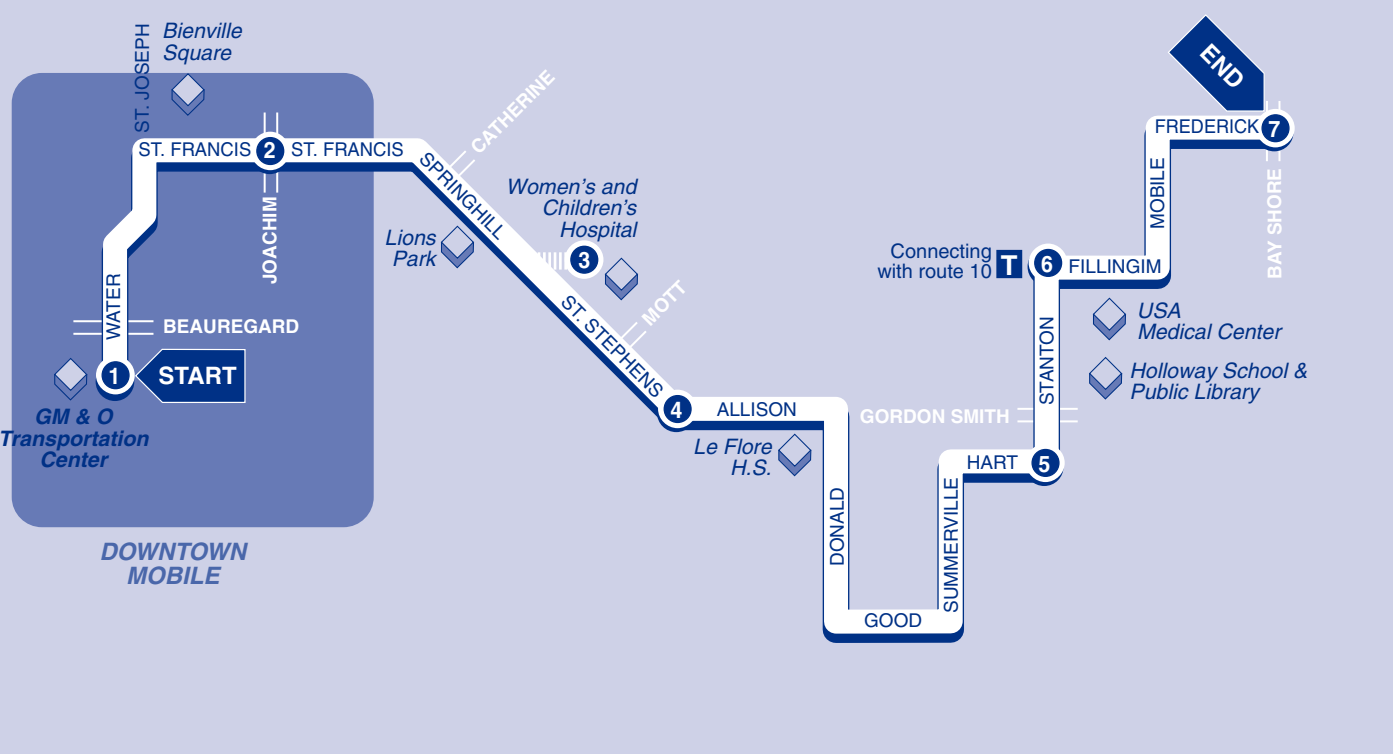

► Outbound ►  
From Downtown

<b>1</b>	<b>2</b>	<b>3</b>	<b>4</b>	<b>5</b>	<b>6</b>	<b>7</b>
<b>BUS STARTS</b> at GM&O Transportation Center	<b>Bus Leaves</b> from St. Francis and Joachim	<b>Bus Leaves</b> from Women's and Children's Hospital	<b>Bus Leaves</b> from St. Stephens and Allison	<b>Bus Leaves</b> from Hart and Stanton	<b>Bus Leaves</b> from Fillingim and Stanton	<b>BUS ENDS</b> at Frederick and Bay Shore

<b>7</b>	<b>8</b>	<b>9</b>	<b>10</b>	<b>11</b>	<b>12</b>
<b>BUS STARTS</b> at Frederick and Bay Shore	<b>Bus Leaves</b> from Fillingim and Mobile	<b>Bus Leaves</b> from Stanton and Pleasant	<b>Bus Leaves</b> from Women's and Children's Hospital	<b>Bus Leaves</b> from Dauphin and St. Joseph	<b>BUS ENDS</b> at GM&O Transportation Center

To Garage via Pleasant Ave. to St. Stephens Rd.

**SATURDAY**

A.M.	6:30	6:35	6:40	6:45	6:50	6:55
	7:30	7:35	7:40	—	7:50	7:55
	8:30	8:35	8:40	8:45	8:50	8:55
	9:30	9:35	9:40	—	9:50	9:55
	10:30	10:35	10:40	10:45	10:50	10:55
	11:30	11:35	11:40	—	11:50	11:55
P.M.	12:30	12:35	12:40	12:45	12:50	12:55
	1:30	1:35	1:40	—	1:50	1:55
	2:30	2:35	2:40	2:45	2:50	2:55
	3:30	3:35	3:40	—	3:50	3:55
	4:30	4:35	4:40	4:45	4:50	4:55
	5:30	5:35	5:40	—	5:50	5:55
	6:30	6:35	6:40	—	—	—

To Garage via Pleasant Ave. to St. Stephens Rd.