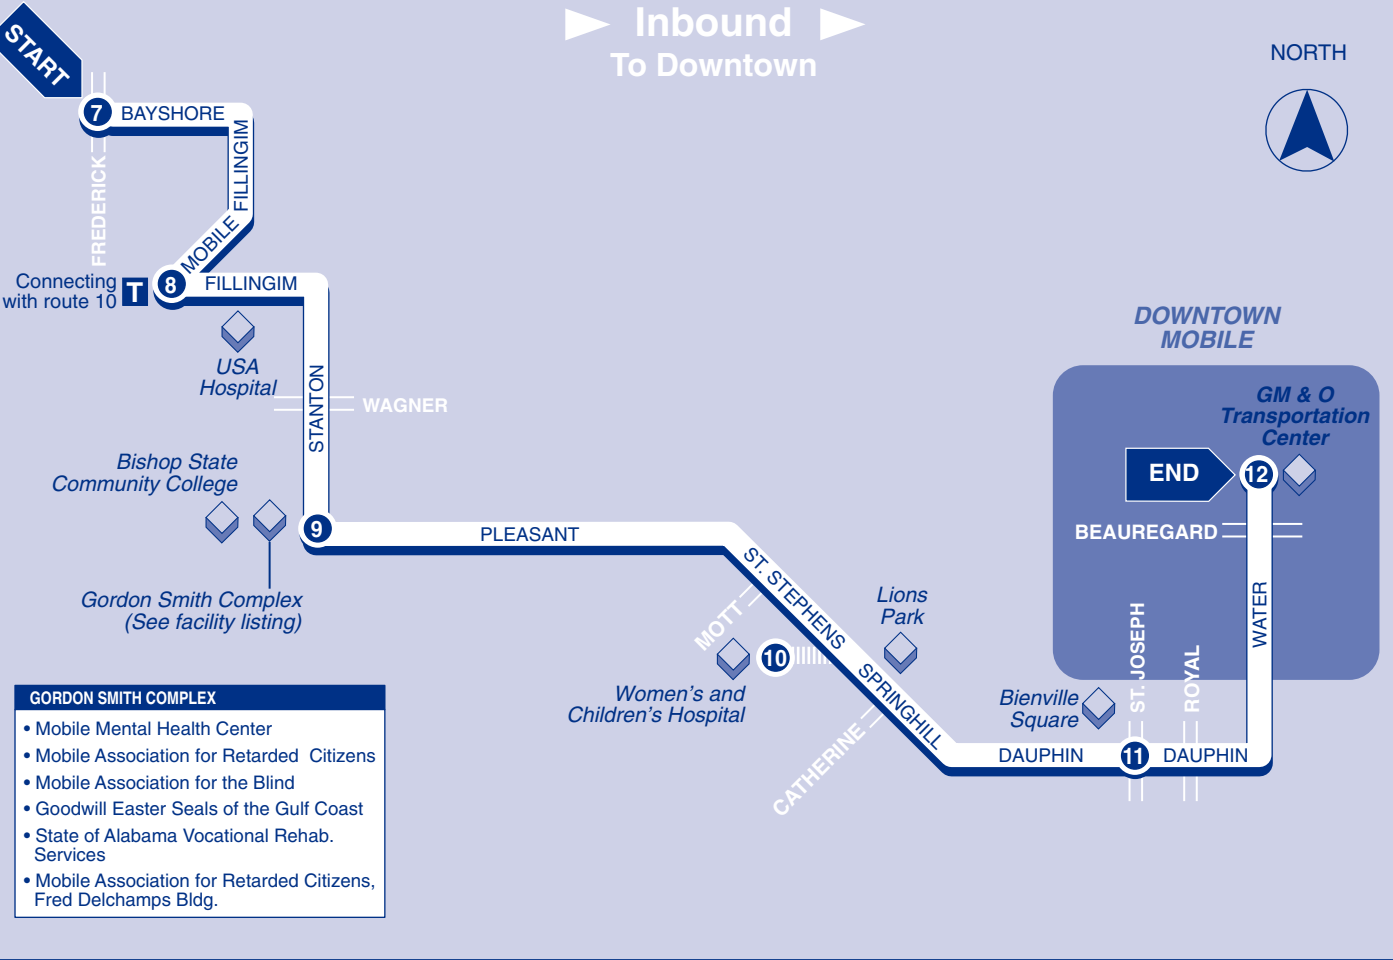

► Inbound ►
To Downtown

1. **GORDON SMITH COMPLEX**
2. Mobile Mental Health Center
   - Mobile Association for Retarded Citizens
   - Mobile Association for the Blind
   - Goodwill Easter Seals of the Gulf Coast
   - State of Alabama Vocational Rehab. Services
   - Mobile Association for Retarded Citizens, Fred Delchamps Bldg.

7	8	9	10	11	12
BUS STARTS at Frederick and Bay Shore	Bus Leaves from Fillingim and Mobile	Bus Leaves from Stanton and Pleasant	Bus Leaves from Women's and Children's Hospital	Bus Leaves from Dauphin and St. Joseph	BUS ENDS at GM&O Transportation Center

WEEKDAYS

A.M.	5:30	5:30	5:40	—	5:50	5:55
	6:30	6:35	6:40	6:45	6:50	6:55
	7:30	7:35	7:40	—	7:50	7:55
	8:30	8:35	8:40	8:45	8:50	8:55
	9:30	9:35	9:40	—	9:50	9:55
	10:30	10:35	10:40	10:45	10:50	10:55
	11:30	11:35	11:40	—	11:50	11:55
P.M.	12:30	12:35	12:40	12:45	12:50	12:55
	1:30	1:35	1:40	—	1:50	1:55
	2:30	2:35	2:40	2:45	2:50	2:55
	3:30	3:35	3:40	—	3:50	3:55
	4:30	4:35	4:40	4:45	4:50	4:55
	5:30	5:35	5:40	—	5:50	5:55
	6:30	6:35	6:40	—	—	—

To Garage via Pleasant Ave. to St. Stephens Rd.

SATURDAY

A.M.	6:30	6:35	6:40	6:45	6:50	6:55
	7:30	7:35	7:40	—	7:50	7:55
	8:30	8:35	8:40	8:45	8:50	8:55
	9:30	9:35	9:40	—	9:50	9:55
	10:30	10:35	10:40	10:45	10:50	10:55
	11:30	11:35	11:40	—	11:50	11:55
P.M.	12:30	12:35	12:40	12:45	12:50	12:55
	1:30	1:35	1:40	—	1:50	1:55
	2:30	2:35	2:40	2:45	2:50	2:55
	3:30	3:35	3:40	—	3:50	3:55
	4:30	4:35	4:40	4:45	4:50	4:55
	5:30	5:35	5:40	—	5:50	5:55
	6:30	6:35	6:40	—	—	—

To Garage via Pleasant Ave. to St. Stephens Rd.