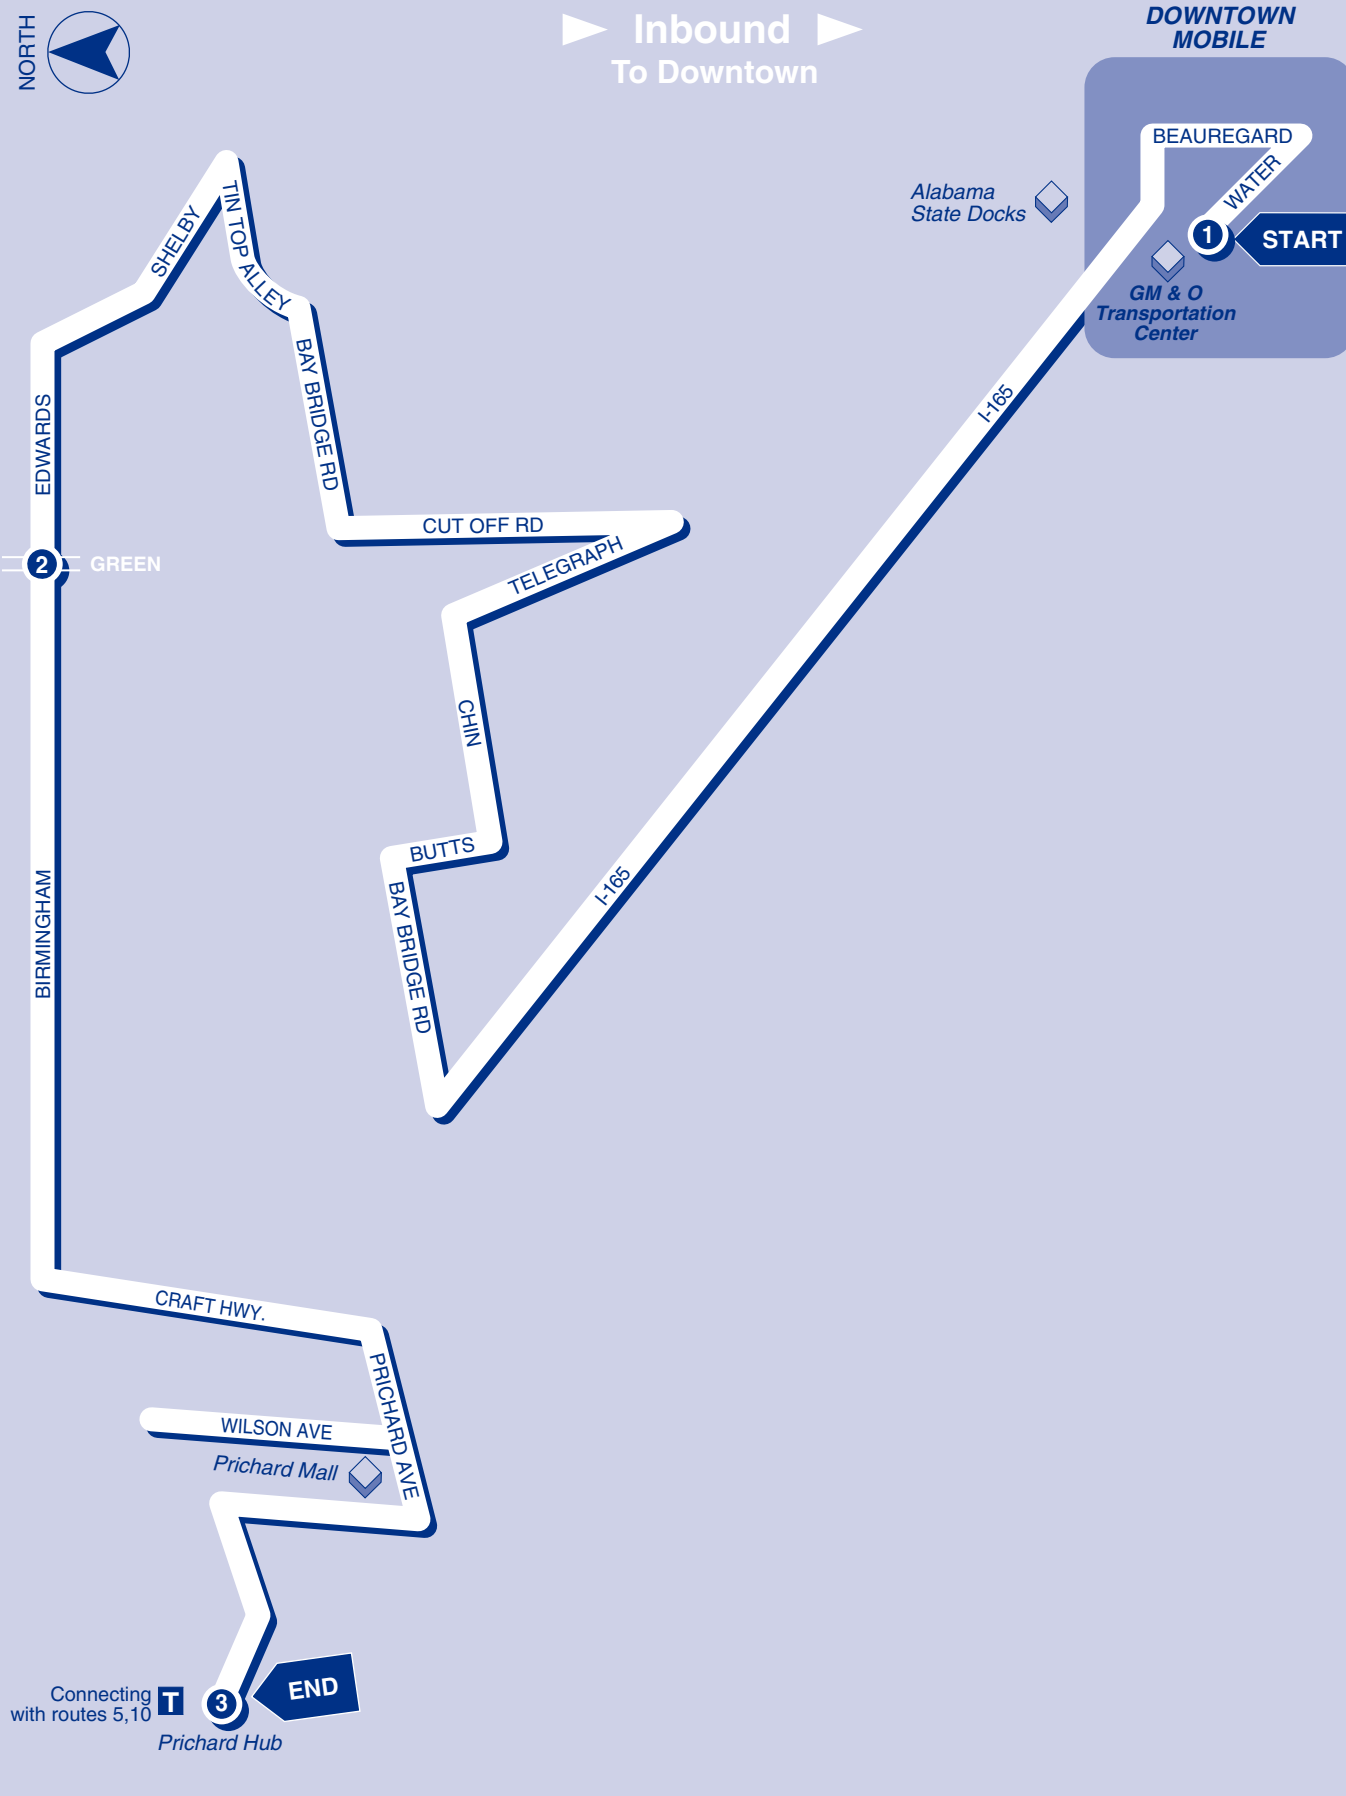

► Outbound ►
To Prichard Mall

1
BUS STARTS at GM&O Transportation Center

2
Bus Leaves from Edwards and Green

3
BUS ENDS at Prichard Hub

WEEKDAYS

A.M.	Start	End
	—	—
	—	—
	6:00	6:18
	7:00	7:18
	8:00	8:18
	9:00	9:18
	10:00	10:18
	11:00	11:18
P.M.	12:00	12:18
	1:00	1:18
	2:00	2:18
	3:00	3:18
	4:00	4:18
	5:00	5:18
	6:00	6:18

SATURDAY

A.M.	Start	End
	—	—
	—	—
	7:00	7:18
	8:00	8:18
	9:00	9:18
	10:00	10:18
	11:00	11:18
P.M.	12:00	12:18
	1:00	1:18
	2:00	2:18
	3:00	3:18
	4:00	4:18
	5:00	5:18
	6:00	6:18

► Inbound ►
To Downtown

4
BUS STARTS at Prichard Hub

5
Bus Leaves from Edwards and Green

6
BUS ENDS at GM&O Transportation Center

WEEKDAYS

A.M.	Start	End
	5:30	5:38
	6:30	6:38
	7:30	7:38
	8:30	8:38
	9:30	9:38
	10:30	10:38
	11:30	11:38
P.M.	12:30	12:38
	1:30	1:38
	2:30	2:38
	3:30	3:38
	4:30	4:38
	5:30	5:38

SATURDAY

A.M.	Start	End
	6:30	6:38
	7:30	7:38
	8:30	8:38
	9:30	9:38
	10:30	10:38
	11:30	11:38
P.M.	12:30	12:38
	1:30	1:38
	2:30	2:38
	3:30	3:38
	4:30	4:38
	5:30	5:38