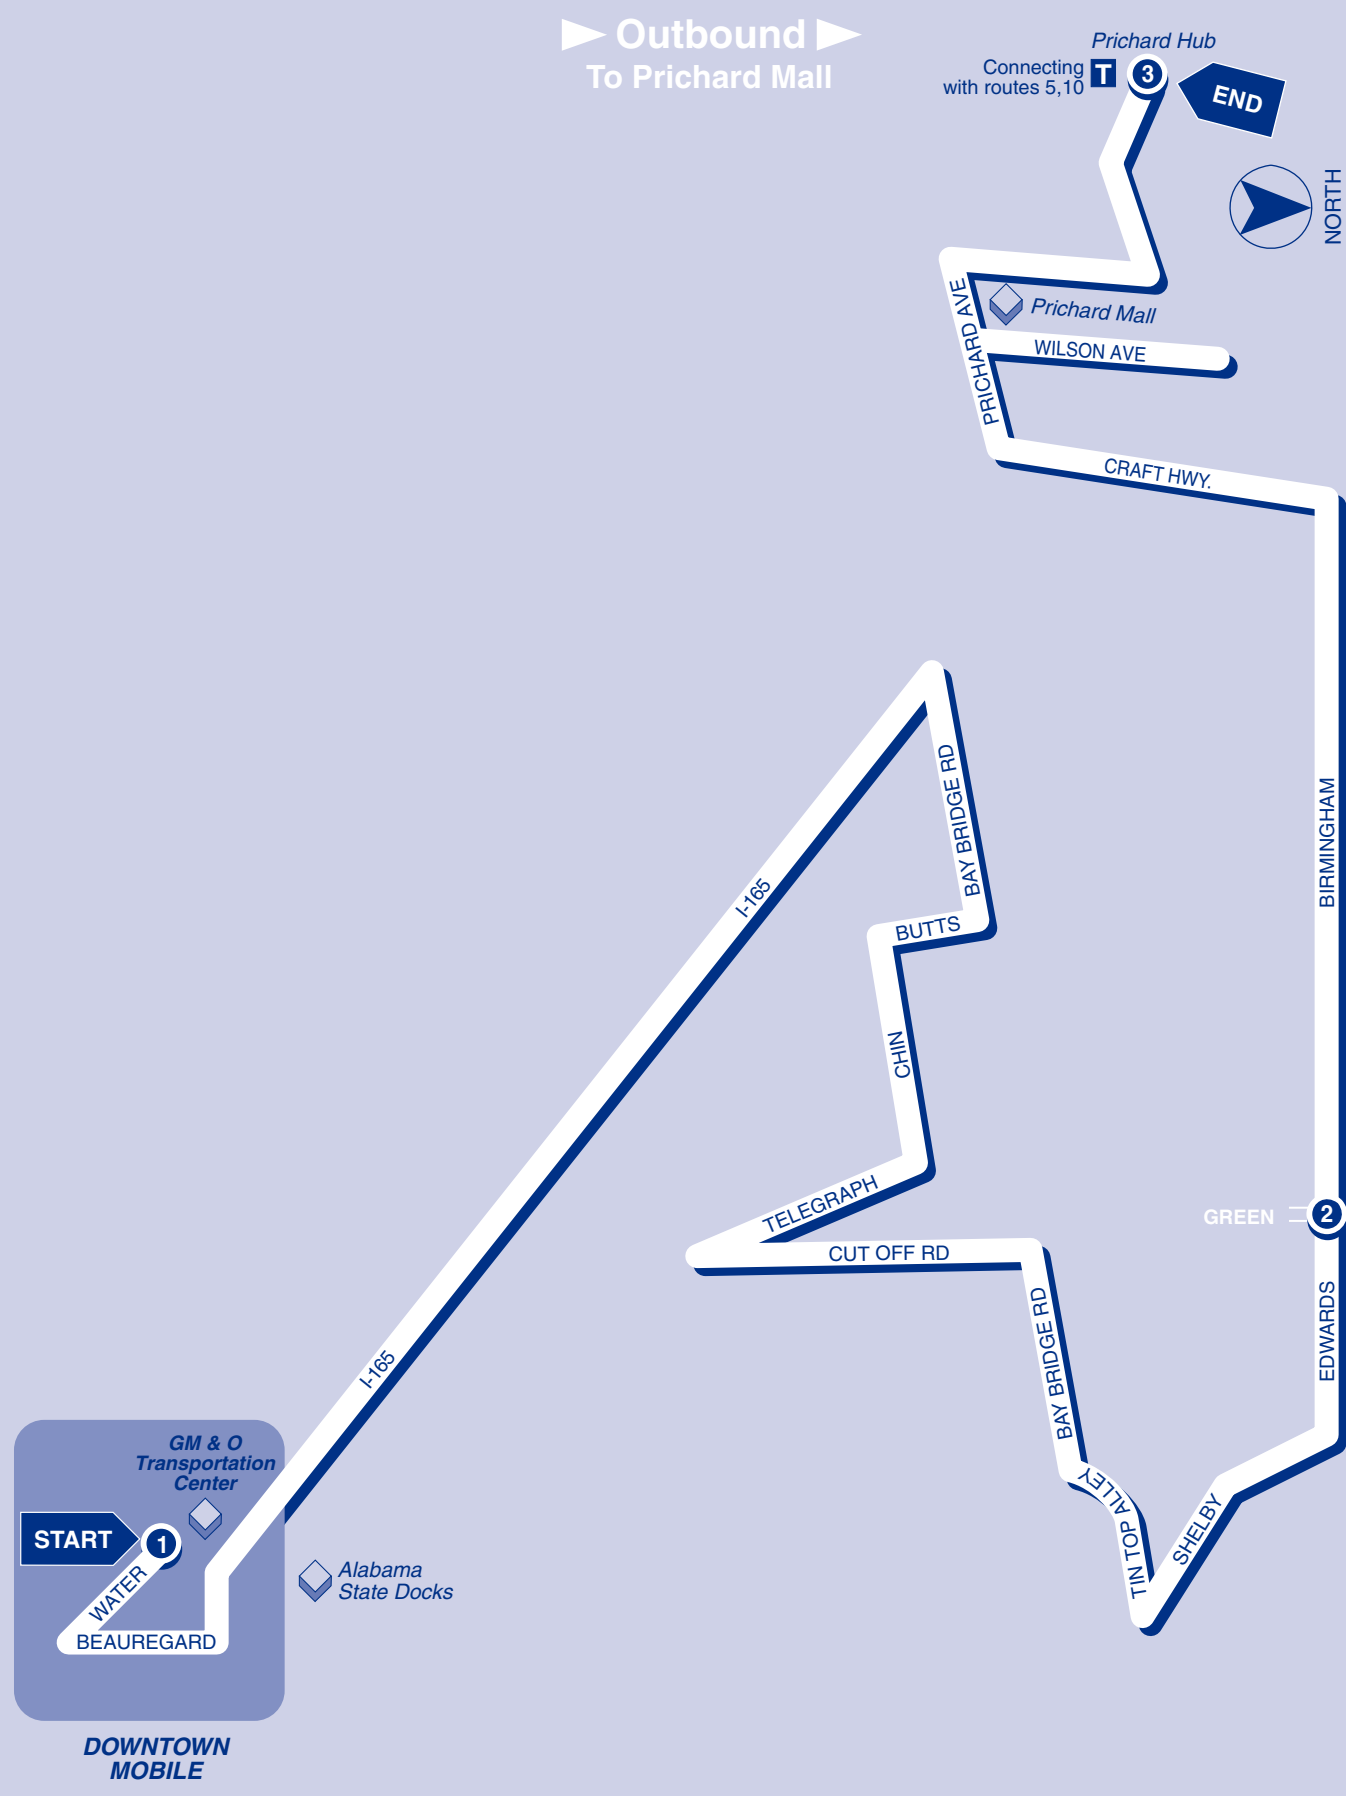

► Outbound ►
To Prichard Mall

1
BUS STARTS at GM&O Transportation Center

2
Bus Leaves from Edwards and Green

3
BUS ENDS at Prichard Hub

WEEKDAYS

A.M.	Start	End
	—	—
	—	—
	6:00	6:18
	7:00	7:18
	8:00	8:18
	9:00	9:18
	10:00	10:18
	11:00	11:18
P.M.	12:00	12:18
	1:00	1:18
	2:00	2:18
	3:00	3:18
	4:00	4:18
	5:00	5:18
	6:00	6:18

SATURDAY

A.M.	Start	End
	—	—
	—	—
	7:00	7:18
	8:00	8:18
	9:00	9:18
	10:00	10:18
	11:00	11:18
P.M.	12:00	12:18
	1:00	1:18
	2:00	2:18
	3:00	3:18
	4:00	4:18
	5:00	5:18
	6:00	6:18

► Inbound ►
To Downtown

4
BUS STARTS at Prichard Hub

5
Bus Leaves from Edwards and Green

6
BUS ENDS at GM&O Transportation Center

WEEKDAYS

A.M.	Start	End
	5:30	5:38
	6:30	6:38
	7:30	7:38
	8:30	8:38
	9:30	9:38
	10:30	10:38
	11:30	11:38
P.M.	12:30	12:38
	1:30	1:38
	2:30	2:38
	3:30	3:38
	4:30	4:38
	5:30	5:38

SATURDAY

A.M.	Start	End
	6:30	6:38
	7:30	7:38
	8:30	8:38
	9:30	9:38
	10:30	10:38
	11:30	11:38
P.M.	12:30	12:38
	1:30	1:38
	2:30	2:38
	3:30	3:38
	4:30	4:38
	5:30	5:38