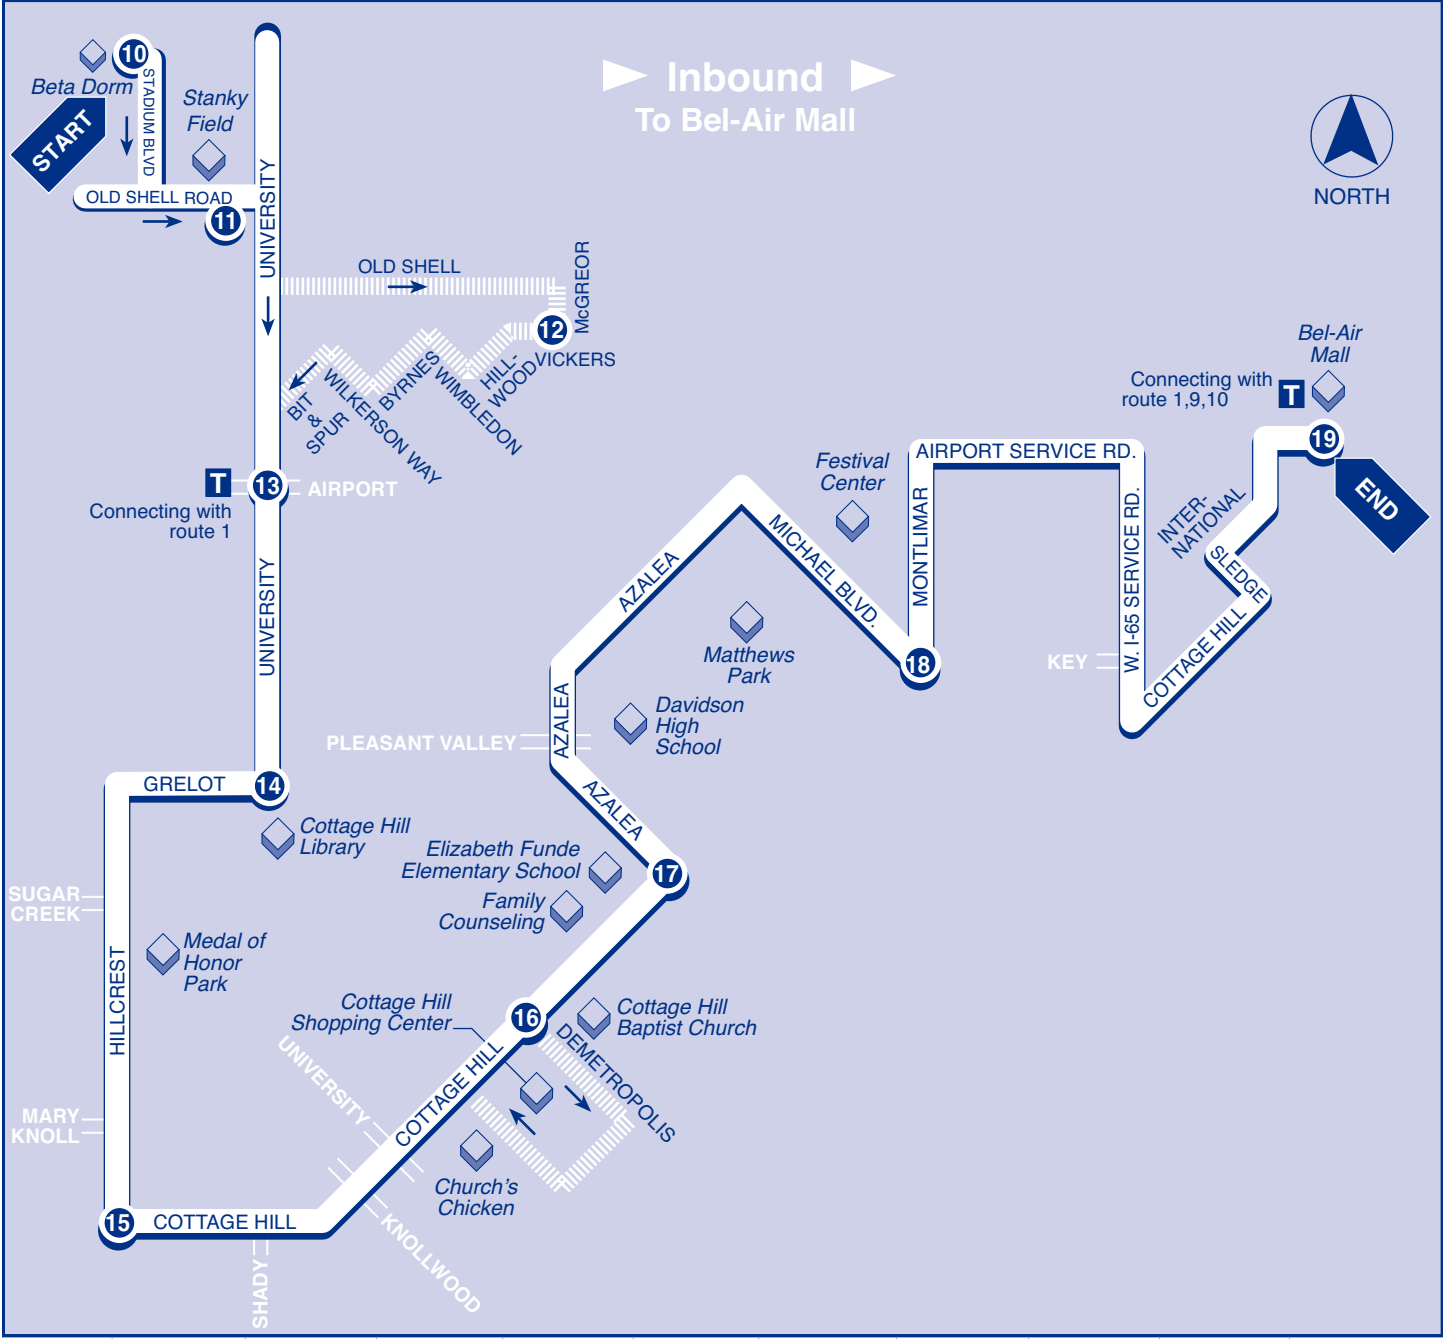

1	2	3	4	5	6	7	8	9	10
<b>BUS STARTS</b> at Belair Mall	<b>Bus Leaves</b> from Montlimar and Michael	<b>Bus Leaves</b> from Cottage Hill and Azalea	<b>Bus Leaves</b> from Cottage Hill Shopping Center	<b>Bus Leaves</b> from Cottage Hill and Hillcrest	<b>Bus Leaves</b> from Grelot and University	<b>Bus Leaves</b> from University and Airport	<b>Bus Leaves</b> from Vickers and Mobile C.C.	<b>Bus Leaves</b> from USA Health Clinic	<b>BUS ENDS</b> at Beta Dorms

WEEKDAYS									
A.M. ♿ 6:00	6:10	6:20	—	6:30	6:40	6:45	—	6:50	6:55
♿ 7:00	7:10	7:20	—	7:30	7:40	7:45	—	7:50	7:55
♿ 8:00	8:10	8:20	—	8:30	8:40	8:45	8:50	8:55	9:00
♿ 9:00	9:10	9:20	—	9:30	9:40	9:45	—	9:50	9:55
♿ 10:00	10:10	10:20	—	10:30	10:40	10:45	—	10:50	10:55
♿ 11:00	11:10	11:20	—	11:30	11:40	11:45	—	11:50	11:55
P.M. ♿ 12:00	12:10	12:20	—	12:30	12:40	12:45	—	12:50	12:55
♿ 1:00	1:10	1:20	—	1:30	1:40	1:45	—	1:50	1:55
♿ 2:00	2:10	2:20	—	2:30	2:40	2:45	—	2:50	2:55
♿ 3:00	3:10	3:20	—	3:30	3:40	3:45	—	3:50	3:55
♿ 4:00	4:10	4:20	—	4:30	4:40	4:45	—	4:50	4:55
♿ 5:00	5:10	5:20	—	5:30	5:40	5:45	—	5:50	5:55 To Garage
♿ 6:00	6:10	6:20	—	6:30	6:40	6:45	—	6:50	6:55 To Garage

10	11	12	13	14	15	16	17	18	19
<b>BUS STARTS</b> at Beta Dorms	<b>Bus Leaves</b> from Old Shell and University	<b>Bus Leaves</b> from Vickers and Mobile C.C.	<b>Bus Leaves</b> from University and Airport	<b>Bus Leaves</b> from Grelot and University	<b>Bus Leaves</b> from Cottage Hill and Hillcrest	<b>Bus Leaves</b> from Cottage Hill Shopping Center	<b>Bus Leaves</b> from Cottage Hill and Azalea	<b>Bus Leaves</b> from Montlimar and Michael	<b>BUS ENDS</b> at Belair Mall