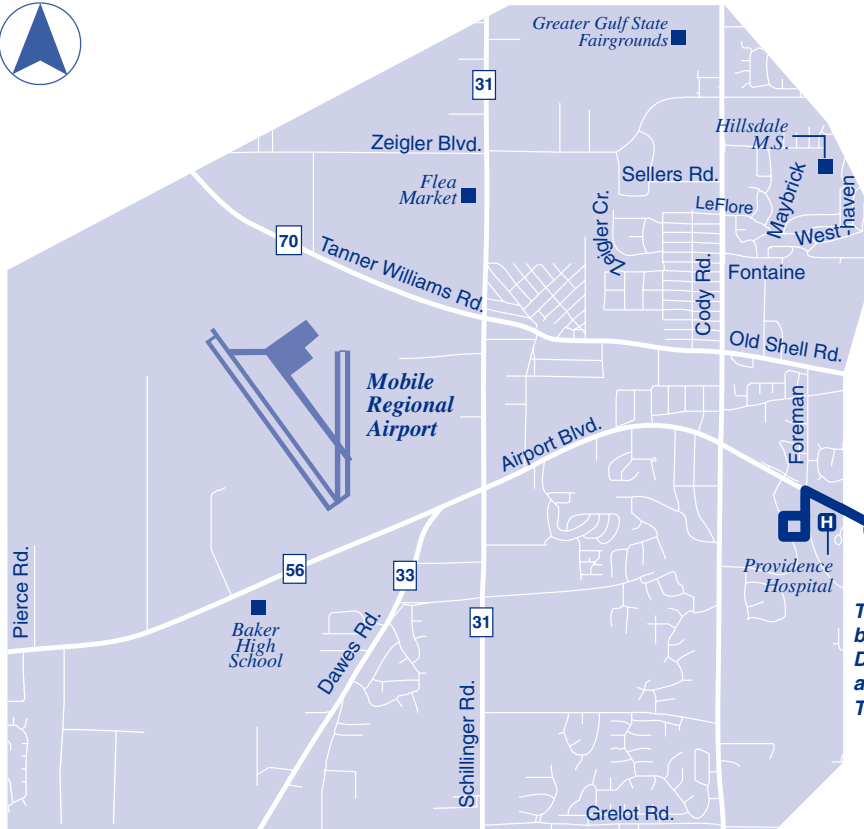

# 19 SCHILLINGER / AIRPORT BLVD. NEIGHBORHOOD ROUTE 19

## Neighborhood Service Hours:

**Weekday 5:30 A.M. to 7:30 P.M.**

**Saturday 6:30 A.M. to 6:30 P.M.**

NORTH

**The Route 1 bus continues to Downtown Mobile and ends at the GM&O Transportation Center.**

## ROUTE 19 VAN MEETS

**ROUTE 1 BUS**

at

Providence Hospital

### SATURDAY

BUS ARRIVES		BUS LEAVES	
AM	6:55	AM	7:00
	7:55		8:00
	8:55		9:00
	9:55		10:00
	10:55		11:00
	11:55	PM	12:00
PM	12:55		1:00
	1:55		2:00
	2:55		3:00
	3:55		4:00
	4:55		5:00
	5:55		6:00*
	6:55		7:00*