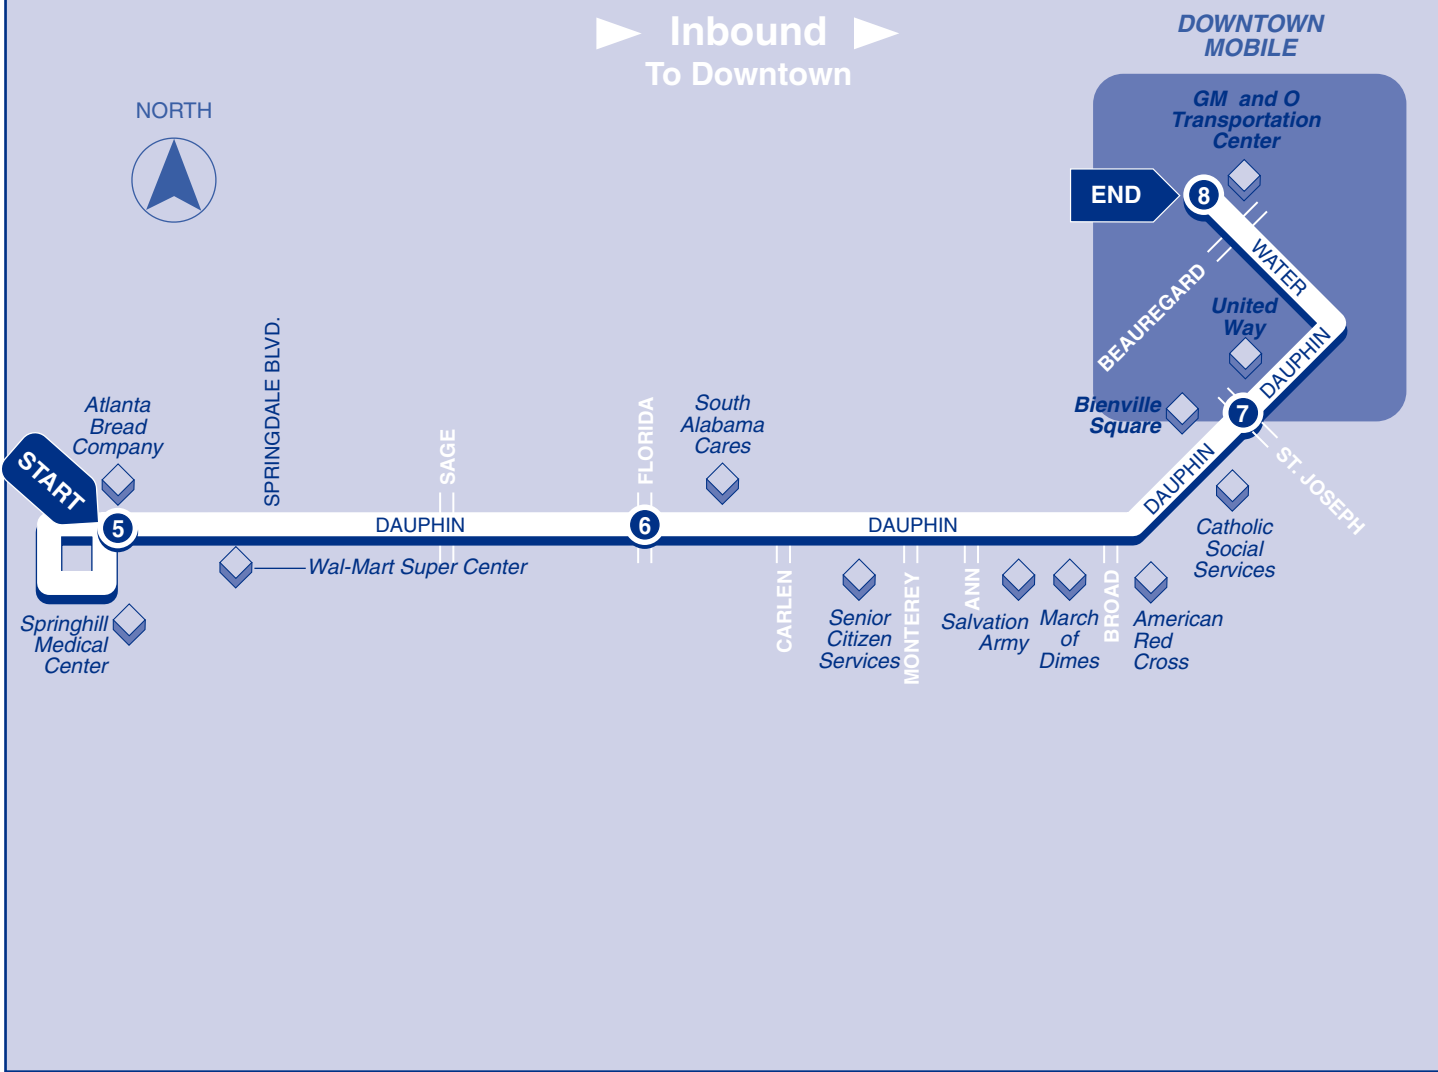

▶ Outbound ▶
From Downtown

NORTH

1
BUS STARTS
at
GM&O
Transportation
Center

2
Bus Leaves
from
St Francis
and
Joachim

3
Bus Leaves
from
Dauphin
and
Florida

4
BUS ENDS
at
Atlanta
Bread
Company

Bus Continues from Route 7

▶ Inbound ▶
To Downtown

NORTH

5
BUS STARTS
at
Atlanta
Bread
Company

6
Bus Leaves
from
Dauphin
and
Florida

7
Bus Leaves
from
Dauphin
and
St Joseph

8
BUS ENDS
at
GM&O
Transportation
Center

Bus Continues on as Route 5