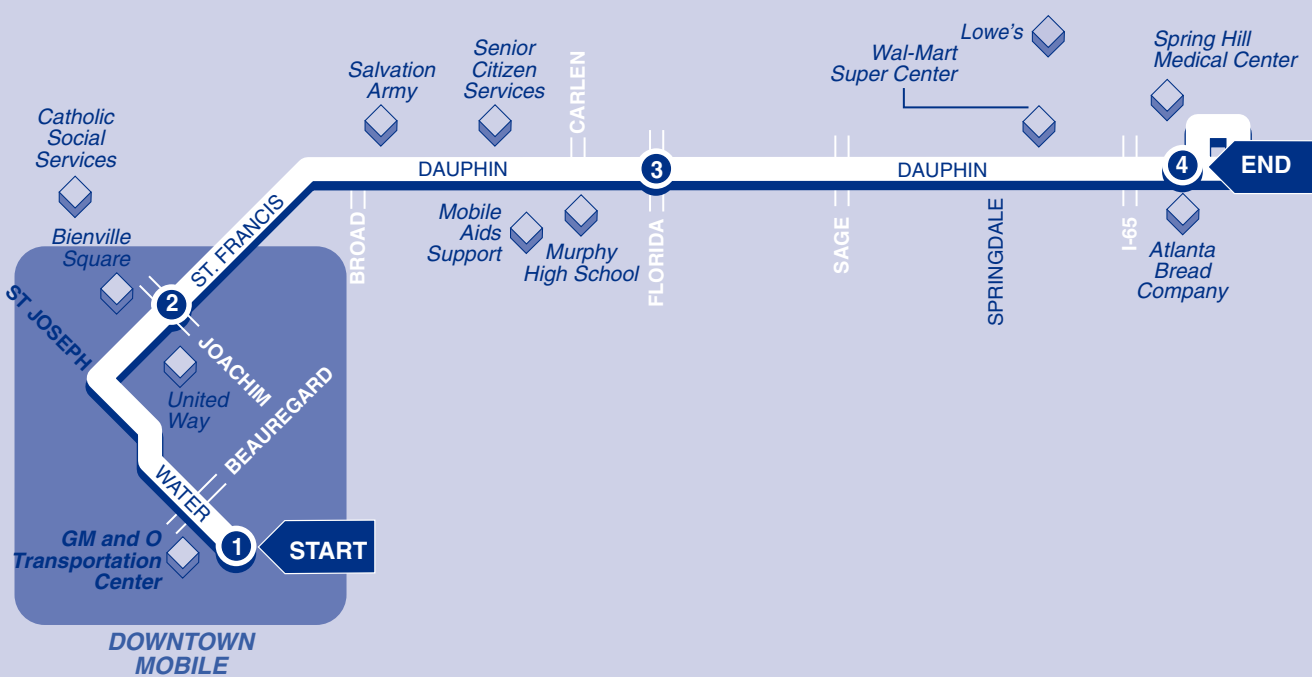

▶ Outbound ▶
From Downtown

NORTH

1
BUS STARTS
at
GM&O
Transportation
Center

2
Bus Leaves
from
St Francis
and
Joachim

3
Bus Leaves
from
Dauphin
and
Florida

4
BUS ENDS
at
Atlanta
Bread
Company

Bus Continues from Route 7

▶ Inbound ▶
To Downtown

NORTH

5
BUS STARTS
at
Atlanta
Bread
Company

6
Bus Leaves
from
Dauphin
and
Florida

7
Bus Leaves
from
Dauphin
and
St Joseph

8
BUS ENDS
at
GM&O
Transportation
Center

Bus Continues on as Route 5