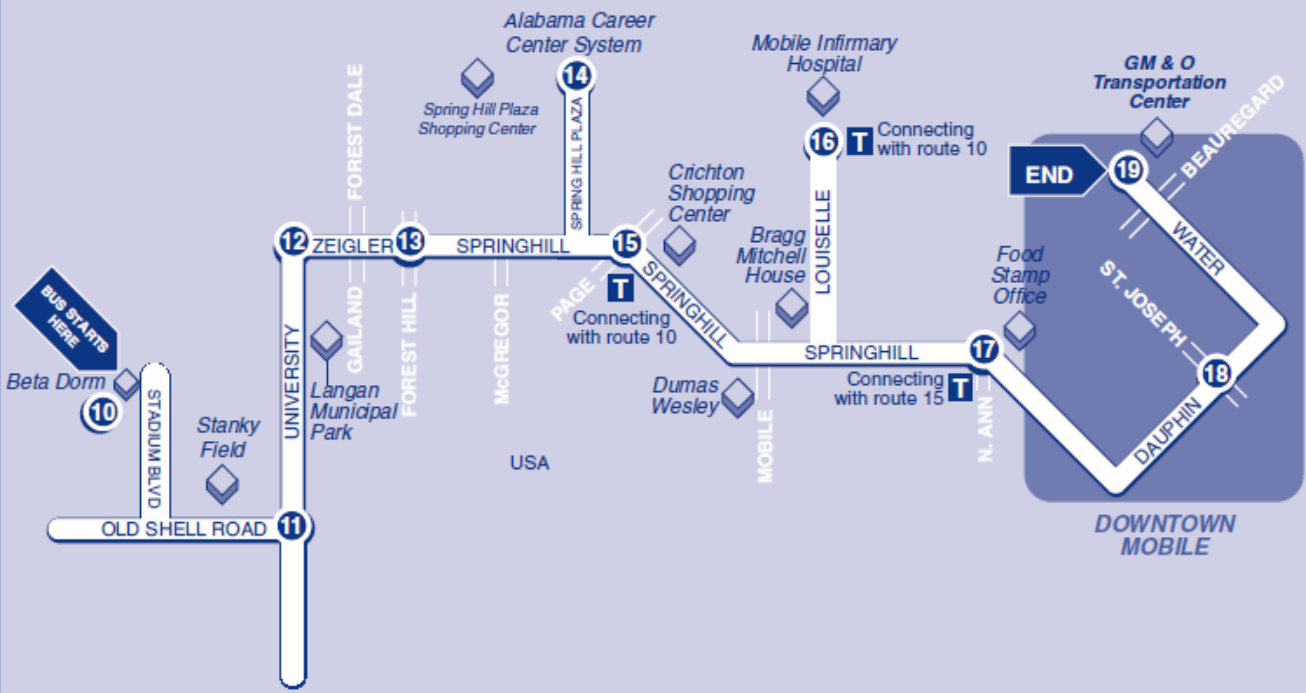

▶ Inbound ▶
To Downtown

10 BUS STARTS at Beta Dorm	11 Bus Leaves from University and Old Shell	12 Bus Leaves from Zeigler and University	13 Bus Leaves from Zeigler and Forest Hill	14 Bus Leaves from Alabama Career Center System	15 Bus Leaves from Crichton Center	16 Bus Leaves from Mobile Infirmary	17 Bus Leaves from Spring Hill and Ann	18 Bus Leaves from Dauphin and St. Joseph	19 BUS ENDS at GM&O Transportation Center
--------------------------------------	---	---	--	---	--	---	--	---	---

WEEKDAYS

M.	5:00	5:05	—	5:20	—	5:30	5:35	5:40	5:50	5:55
♿	6:00	6:05	—	6:20	—	6:30	6:35	6:40	6:50	6:55
	7:00	7:05	—	7:20	—	7:30	7:35	7:40	7:50	7:55
♿	8:00	8:05	—	8:20	8:25	8:30	8:35	8:40	8:50	8:55
♿	9:00	9:05	—	9:20	9:25	9:30	9:35	9:40	9:50	9:55
♿	10:00	10:05	—	10:20	10:25	10:30	10:35	10:40	10:50	10:55
M. ♿	11:00	11:05	—	11:20	—	11:30	11:35	11:40	11:50	11:55
M. ♿	12:00	12:05	—	12:20	—	12:30	12:35	12:40	12:50	12:55
♿	1:00	1:05	—	1:20	1:25	1:30	1:35	1:40	1:50	1:55
♿	2:00	2:05	—	2:20	2:25	2:30	2:35	2:40	2:50	2:55
♿	3:00	3:05	—	3:20	3:25	3:30	3:35	3:40	3:50	3:55
♿	4:00	4:05	—	4:20	4:25	4:30	4:35	4:40	4:50	4:55
♿	5:00	5:05	—	5:20	—	5:30	5:35	5:40	5:50	5:55
♿	5:55	—	—	6:00	—	6:05	6:10	6:15	6:20	6:25 To Gar

SATURDAY

M. ♿	—	—	6:30	6:33	—	6:38	—	6:43	6:50	6:55
♿	—	—	7:30	7:33	—	7:38	—	7:43	7:50	7:55
♿	—	—	8:30	8:33	—	8:38	—	8:43	8:50	8:55
♿	—	—	9:30	9:33	—	9:38	—	9:43	9:50	9:55
♿	—	—	10:30	10:33	—	10:38	—	10:43	10:50	10:55
♿	—	—	11:30	11:33	—	11:38	—	11:43	11:50	11:55
M. ♿	—	—	12:30	12:33	—	12:38	—	12:43	12:50	12:55
♿	—	—	1:30	1:33	—	1:38	—	1:43	1:50	1:55
♿	—	—	2:30	2:33	—	2:38	—	2:43	2:50	2:55
♿	—	—	3:30	3:33	—	3:38	—	3:43	3:50	3:55
♿	—	—	4:30	4:33	—	4:38	—	4:43	4:50	4:55
♿	—	—	5:30	5:33	—	5:38	—	5:43	5:50	5:55