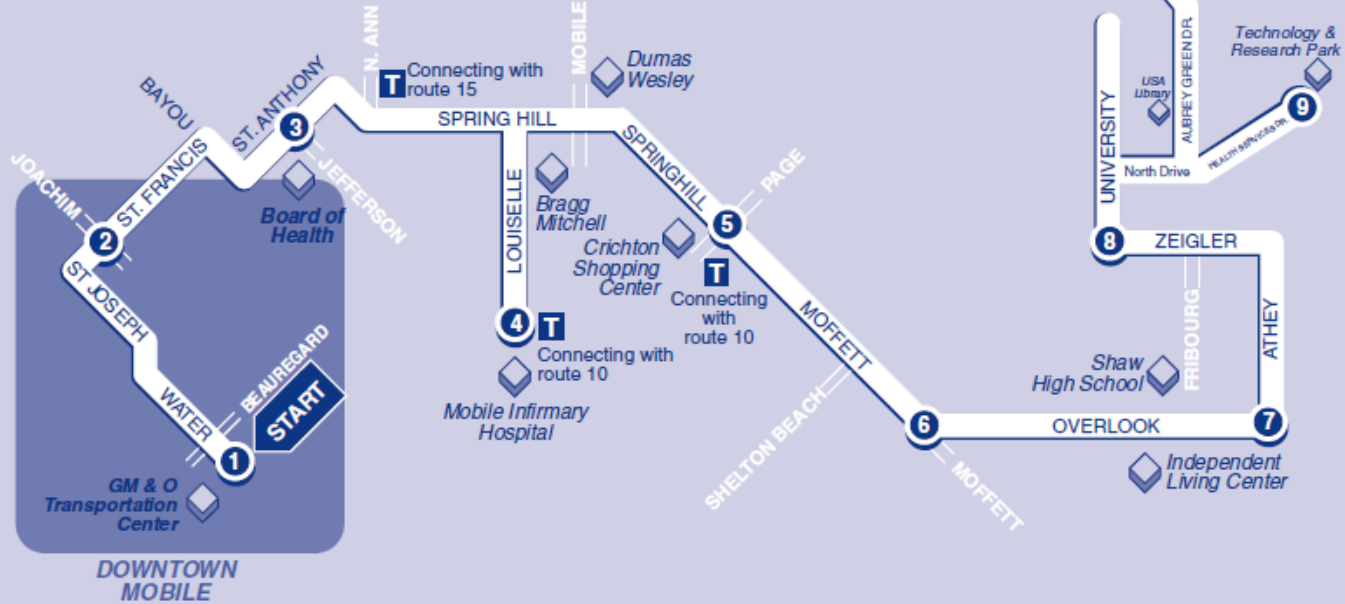

▶ Outbound ▶  
From Downtown

NORTH

Bus continues on route 9

- 1** BUS STARTS at GM&O Transportation Center
- 2** Bus Leaves from St. Francis and Joachim
- 3** Bus Leaves from St. Anthony and Jefferson
- 4** Bus Leaves from Mobile Infirmary
- 5** Bus Leaves from Crichton Shopping Center
- 6** Bus Leaves from Moffat Overlook
- 7** Bus Leaves from Overlook and Athey
- 8** Bus Leaves from Zeigler and University
- 9** Bus Leaves from USA Health Services
- 10** BUS ENDS at Beta Dorms

### WEEKDAYS

A.M.	6:00	6:05	6:10	6:20	6:25	6:35	6:40	6:45	6:50	6:55
♿	7:00	7:05	7:10	7:20	7:25	7:35	7:40	7:45	7:50	7:55
	8:00	8:05	8:10	8:20	8:25	8:35	8:40	8:45	8:50	8:55
♿	9:00	9:05	9:10	9:20	9:25	9:35	9:40	9:45	9:50	9:55
	10:00	10:05	10:10	10:20	10:25	10:35	10:40	10:45	10:50	10:55
♿	11:00	11:05	11:10	11:20	11:25	11:35	11:40	11:45	11:50	11:55
P.M.	12:00	12:05	12:10	12:20	12:25	12:35	12:40	12:45	12:50	12:55
♿	1:00	1:05	1:10	1:20	1:25	1:35	1:40	1:45	1:50	1:55
	2:00	2:05	2:10	2:20	2:25	2:35	2:40	2:45	2:50	2:55
♿	3:00	3:05	3:10	3:20	3:25	3:35	3:40	3:45	3:50	3:55
	4:00	4:05	4:10	4:20	4:25	4:35	4:40	4:45	4:50	4:55
♿	5:00	5:05	5:10	5:20	5:25	5:35	5:40	5:45	5:50	5:55
	6:00	6:05	6:10	6:20	6:25	6:35	6:40	6:45	6:50	6:55 To Garage

### SATURDAY

A.M.	♿ 7:00	7:05	7:10	—	7:20	7:25	7:28	7:30	—	—
	♿ 8:00	8:05	8:10	—	8:20	8:25	8:28	8:30	—	—
	♿ 9:00	9:05	9:10	—	9:20	9:25	9:28	9:30	—	—
	♿ 10:00	10:05	10:10	—	10:20	10:25	10:28	10:30	—	—
	♿ 11:00	11:05	11:10	—	11:20	11:25	11:28	11:30	—	—
P.M.	♿ 12:00	12:05	12:10	—	12:20	12:25	12:28	12:30	—	—
	♿ 1:00	1:05	1:10	—	1:20	1:25	1:28	1:30	—	—
	♿ 2:00	2:05	2:10	—	2:20	2:25	2:28	2:30	—	—
	♿ 3:00	3:05	3:10	—	3:20	3:25	3:28	3:30	—	—
	♿ 4:00	4:05	4:10	—	4:20	4:25	4:28	4:30	—	—
	♿ 5:00	5:05	5:10	—	5:20	5:25	5:28	5:30	—	—
	♿ 6:00	6:05	6:10	—	6:20	6:25	6:28	6:30	—	— To Garage