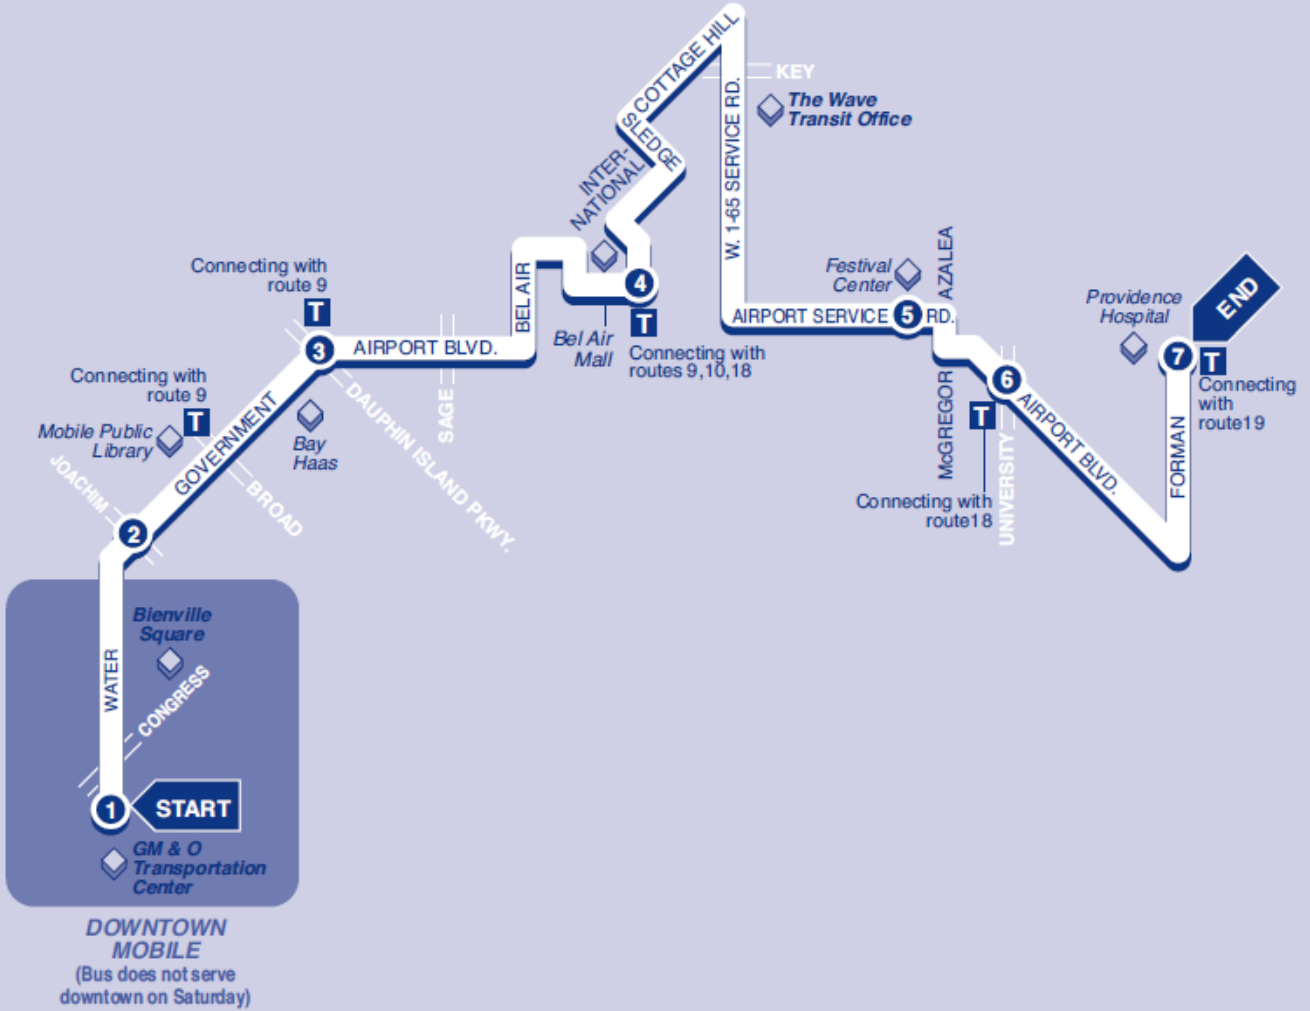

▶ Outbound ▶
From Downtown

NORTH

1 BUS STARTS from GM&O Transportation Center

2 Bus Leaves from Government and Joachim

3 Bus Leaves from Government and D.I.P

4 Bus Leaves from Bel Air Mall

5 Bus Leaves from Festival Center

6 Bus Leaves from Airport and University

7 BUS ENDS at Providence Hospital

WEEKDAYS

A.M.	6:00	6:05	6:15	6:25	6:35	6:45	6:55
	7:00	7:05	7:15	7:25	7:35	7:45	7:55
	8:00	8:05	8:15	8:25	8:35	8:45	8:55
	9:00	9:05	9:15	9:25	9:35	9:45	9:55
	10:00	10:05	10:15	10:25	10:35	10:45	10:55
	11:00	11:05	11:15	11:25	11:35	11:45	11:55
P.M.	12:00	12:05	12:15	12:25	12:35	12:45	12:55
	1:00	1:05	1:15	1:25	1:35	1:45	1:55
	2:00	2:05	2:15	2:25	2:35	2:45	2:55
	3:00	3:05	3:15	3:25	3:35	3:45	3:55
	4:00	4:05	4:15	4:25	4:35	4:45	4:55
	5:00	5:05	5:15	5:25	5:35	5:45	5:55
	6:00	6:05	6:15	6:25	6:35	6:45	6:55 To Garage

SATURDAY

A.M.	—	—	—	6:30	6:40	6:45	6:55
	—	—	—	7:30	7:40	7:45	7:55
	—	—	—	8:30	8:40	8:45	8:55
	—	—	—	9:30	9:40	9:45	9:55
	—	—	—	10:30	10:40	10:45	10:55
	—	—	—	11:30	11:40	11:45	11:55
P.M.	—	—	—	12:30	12:40	12:45	12:55
	—	—	—	1:30	1:40	1:45	1:55
	—	—	—	2:30	2:40	2:45	2:55
	—	—	—	3:30	3:40	3:45	3:55
	—	—	—	4:30	4:40	4:45	4:55
	—	—	—	5:30	5:40	5:45	5:55
	—	—	—	6:30	6:40	6:45	6:55 To Garage