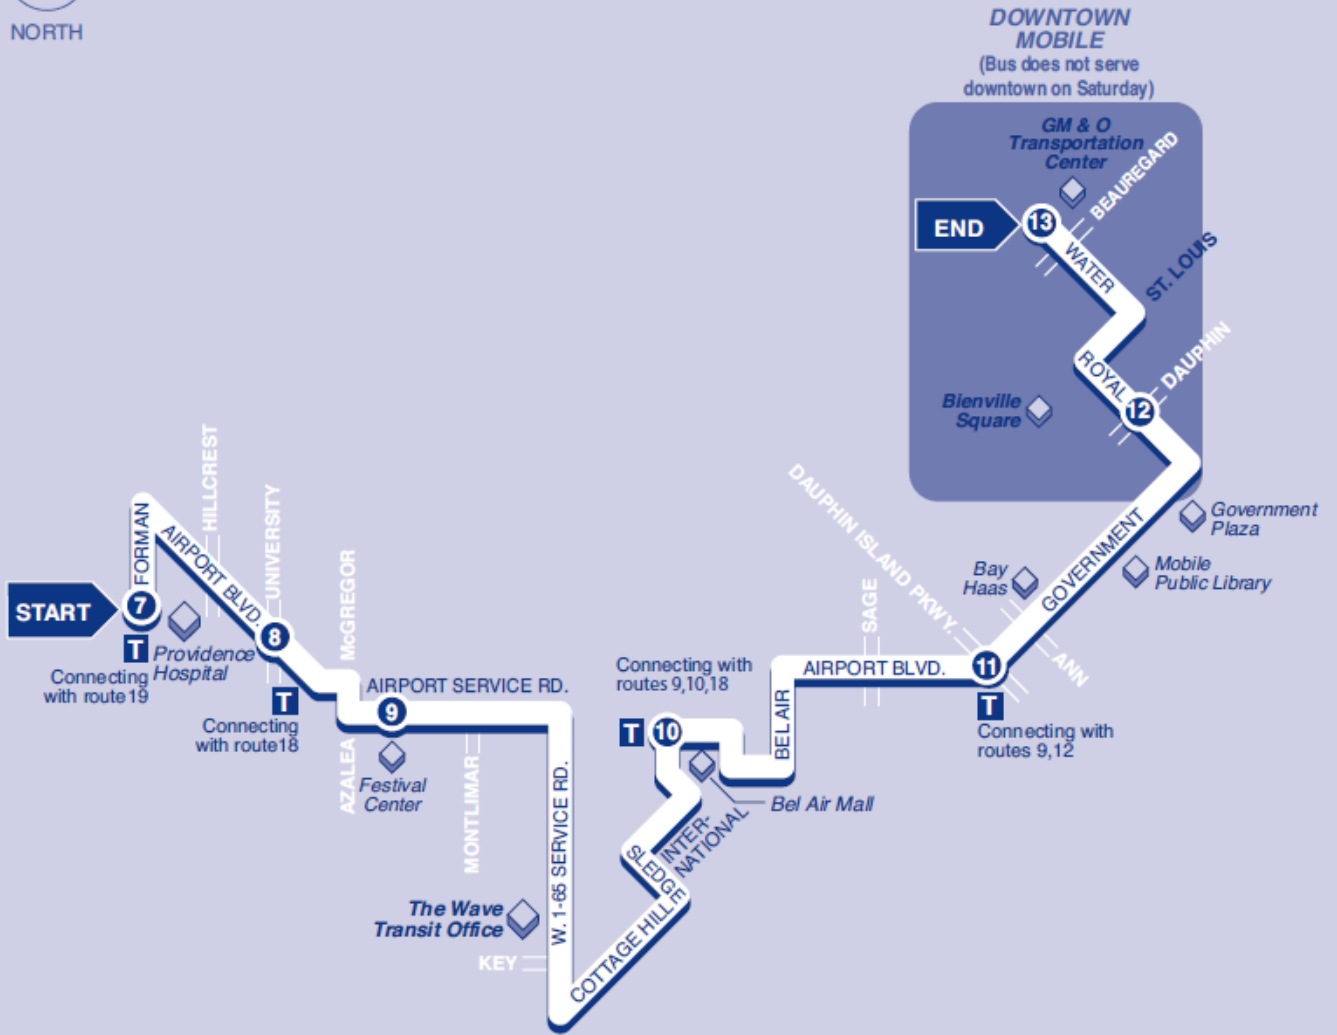

NORTH

▶ Inbound ▶  
To Downtown

7

**BUS STARTS**  
from  
Providence  
Hospital

8

**Bus Leaves**  
from  
Airport  
and  
University

9

**Bus Leaves**  
from  
Festival  
Center

10

**Bus Leaves**  
from  
Bel-Air  
Mall

11

**Bus Leaves**  
from  
Government  
& D.I.P

12

**Bus Leaves**  
from  
Royal  
Dauphin

13

**BUS ENDS**  
at  
GM&O  
Transportation  
Center  
*Bus Continues  
on as  
Route 11*

## WEEKDAYS

A.M.	—	—	—	5:30	5:40	5:50	5:55
	♿ 6:05	6:12	6:20	6:30	6:40	6:50	6:55
	7:05	7:12	7:20	7:30	7:40	7:50	7:55
	♿ 8:05	8:12	8:20	8:30	8:40	8:50	8:55
	9:05	9:12	9:20	9:30	9:40	9:50	9:55
	♿ 10:05	10:12	10:20	10:30	10:40	10:50	10:55
	11:05	11:12	11:20	11:30	11:40	11:50	11:55
P.M.	♿ 12:05	12:12	12:20	12:30	12:40	12:50	12:55
	♿ 1:05	1:12	1:20	1:30	1:40	1:50	1:55
	♿ 2:05	2:12	2:20	2:30	2:40	2:50	2:55
	♿ 3:05	3:12	3:20	3:30	3:40	3:50	3:55
	♿ 4:05	4:12	4:20	4:30	4:40	4:50	4:55
	5:05	5:12	5:20	5:30	5:40	5:50	5:55
	6:05	6:12	6:20	6:30	To Garage		

## SATURDAY

A.M.	♿ 7:00	7:07	7:15	7:25	—	—	—
	♿ 8:00	8:07	8:15	8:25	—	—	—
	♿ 9:00	9:07	9:15	9:25	—	—	—
	♿ 10:00	10:07	10:15	10:25	—	—	—
	♿ 11:00	11:07	11:15	11:25	—	—	—
P.M.	♿ 12:00	12:07	12:15	12:25	—	—	—
	♿ 1:00	1:07	1:15	1:25	—	—	—
	2:00	2:07	2:15	2:25	—	—	—
	3:00	3:07	3:15	3:25	—	—	—
	4:00	4:07	4:15	4:25	—	—	—
	5:00	5:07	5:15	5:25	—	—	—
	6:00	6:07	6:15	6:25	—	—	—