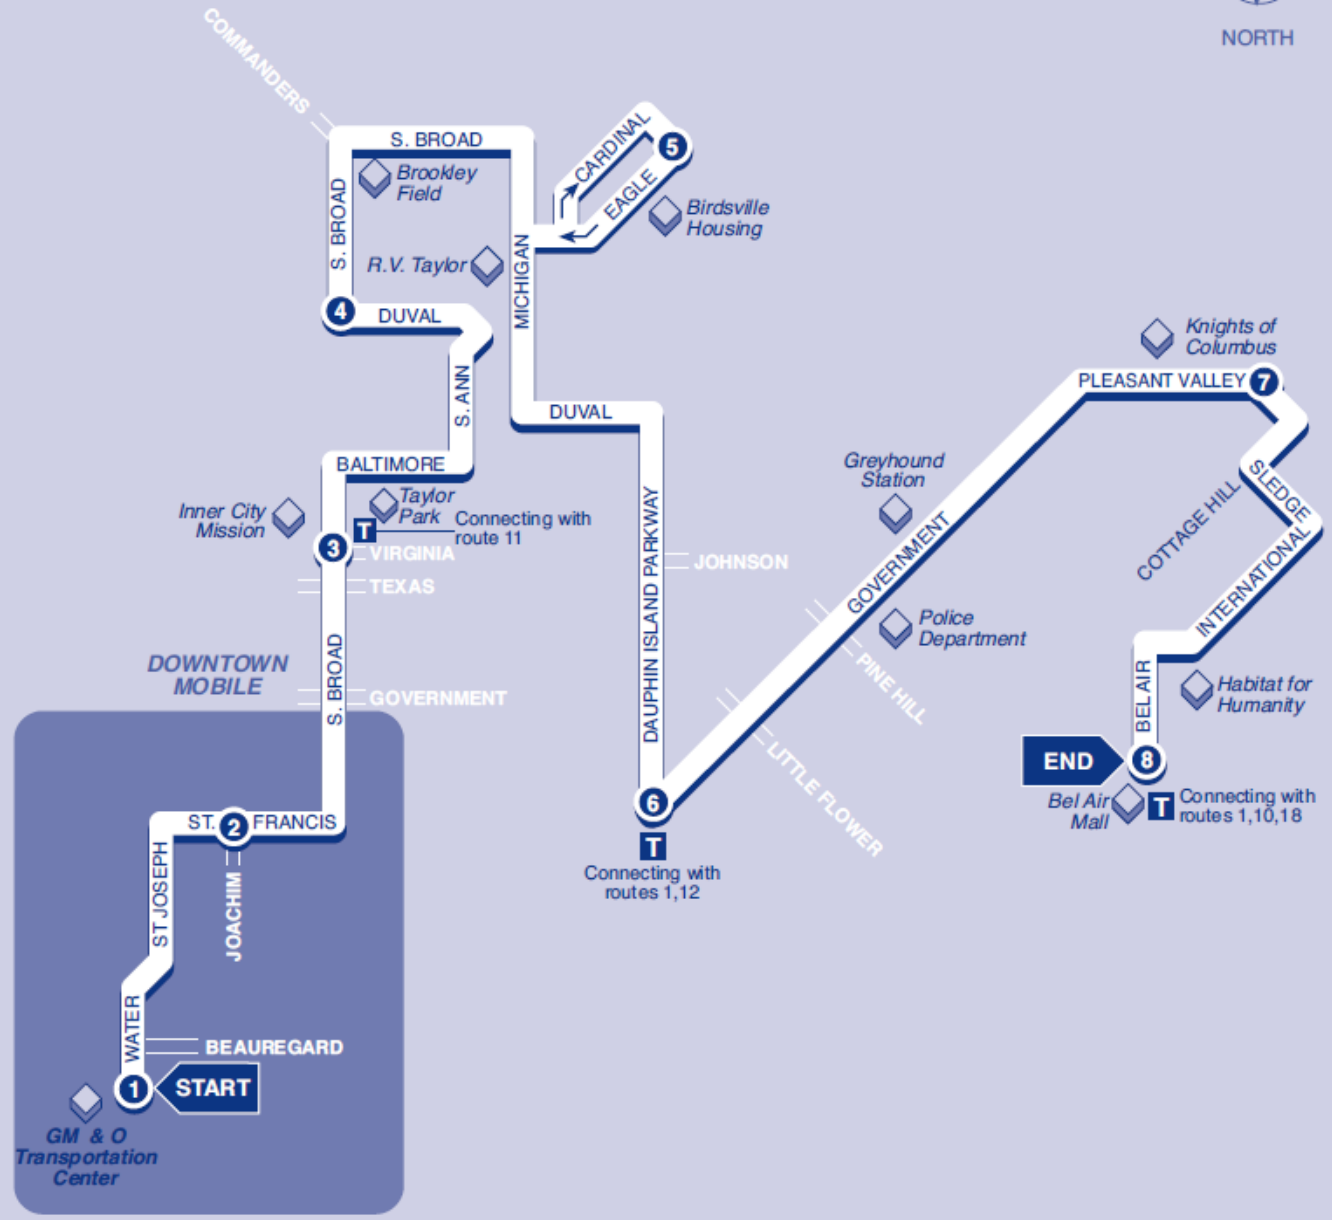

▶ **Outbound** ▶  
From Downtown

	<b>1</b>	<b>2</b>	<b>3</b>	<b>4</b>	<b>5</b>	<b>6</b>	<b>7</b>	<b>8</b>
<b>BUS STARTS</b>	at GM&O Transportation Center	Bus Leaves from St. Francis and Joachim	Bus Leaves from Broad and Virginia	Bus Leaves from Broad and Duval	Bus Leaves from Cardinal and Eagle	Bus Leaves from Government and Dauphin Isl. Pkwy	Bus Leaves from Pleasant Valley and Cottage Hill	<b>BUS ENDS</b> at Bel Air Mall

**WEEKDAYS**

A.M.	♿ 6:00	6:05	6:10	6:20	6:30	6:40	6:45	6:55
	♿ 7:00	7:05	7:10	7:20	7:30	7:40	7:45	7:55
	♿ 8:00	8:05	8:10	8:20	8:30	8:40	8:45	8:55
	♿ 9:00	9:05	9:10	9:20	9:30	9:40	9:45	9:55
	♿ 10:00	10:05	10:10	10:20	10:30	10:40	10:45	10:55
	♿ 11:00	11:05	11:10	11:20	11:30	11:40	11:45	11:55
P.M.	♿ 12:00	12:05	12:10	12:20	12:30	12:40	12:45	12:55
	♿ 1:00	1:05	1:10	1:20	1:30	1:40	1:45	1:55
	♿ 2:00	2:05	2:10	2:20	2:30	2:40	2:45	2:55
	♿ 3:00	3:05	3:10	3:20	3:30	3:40	3:45	3:55
	♿ 4:00	4:05	4:10	4:20	4:30	4:40	4:45	4:55
	♿ 5:00	5:05	5:10	5:20	5:30	5:40	5:45	5:55
	♿ 6:00	6:05	6:10	6:20	6:30	6:40	6:45	6:55
	♿ 7:00	7:05	7:10	7:20	7:30	7:40	7:45	7:55
	♿ 8:00	8:05	8:10	8:20	8:30	8:40	8:45	8:55
	♿ 9:00	9:05	9:10	9:20	9:30	9:40	9:45	9:55

**SATURDAY**

A.M.	♿ 7:00	7:05	7:10	7:20	7:30	7:40	7:45	7:55
	♿ 8:00	8:05	8:10	8:20	8:30	8:40	8:45	8:55
	♿ 9:00	9:05	9:10	9:20	9:30	9:40	9:45	9:55
	♿ 10:00	10:05	10:10	10:20	10:30	10:40	10:45	10:55
	♿ 11:00	11:05	11:10	11:20	11:30	11:40	11:45	11:55
P.M.	♿ 12:00	12:05	12:10	12:20	12:30	12:40	12:45	12:55
	♿ 1:00	1:05	1:10	1:20	1:30	1:40	1:45	1:55
	♿ 2:00	2:05	2:10	2:20	2:30	2:40	2:45	2:55
	♿ 3:00	3:05	3:10	3:20	3:30	3:40	3:45	3:55
	♿ 4:00	4:05	4:10	4:20	4:30	4:40	4:45	4:55
	♿ 5:00	5:05	5:10	5:20	5:30	5:40	5:45	5:55
	♿ 6:00	6:05	6:10	6:20	6:30	6:40	6:45	6:55
	♿ 7:00	7:05	7:10	7:20	7:30	7:40	7:45	7:55
	♿ 8:00	8:05	8:10	8:20	8:30	8:40	8:45	8:55
	♿ 9:00	9:05	9:10	9:20	9:30	9:40	9:45	9:55