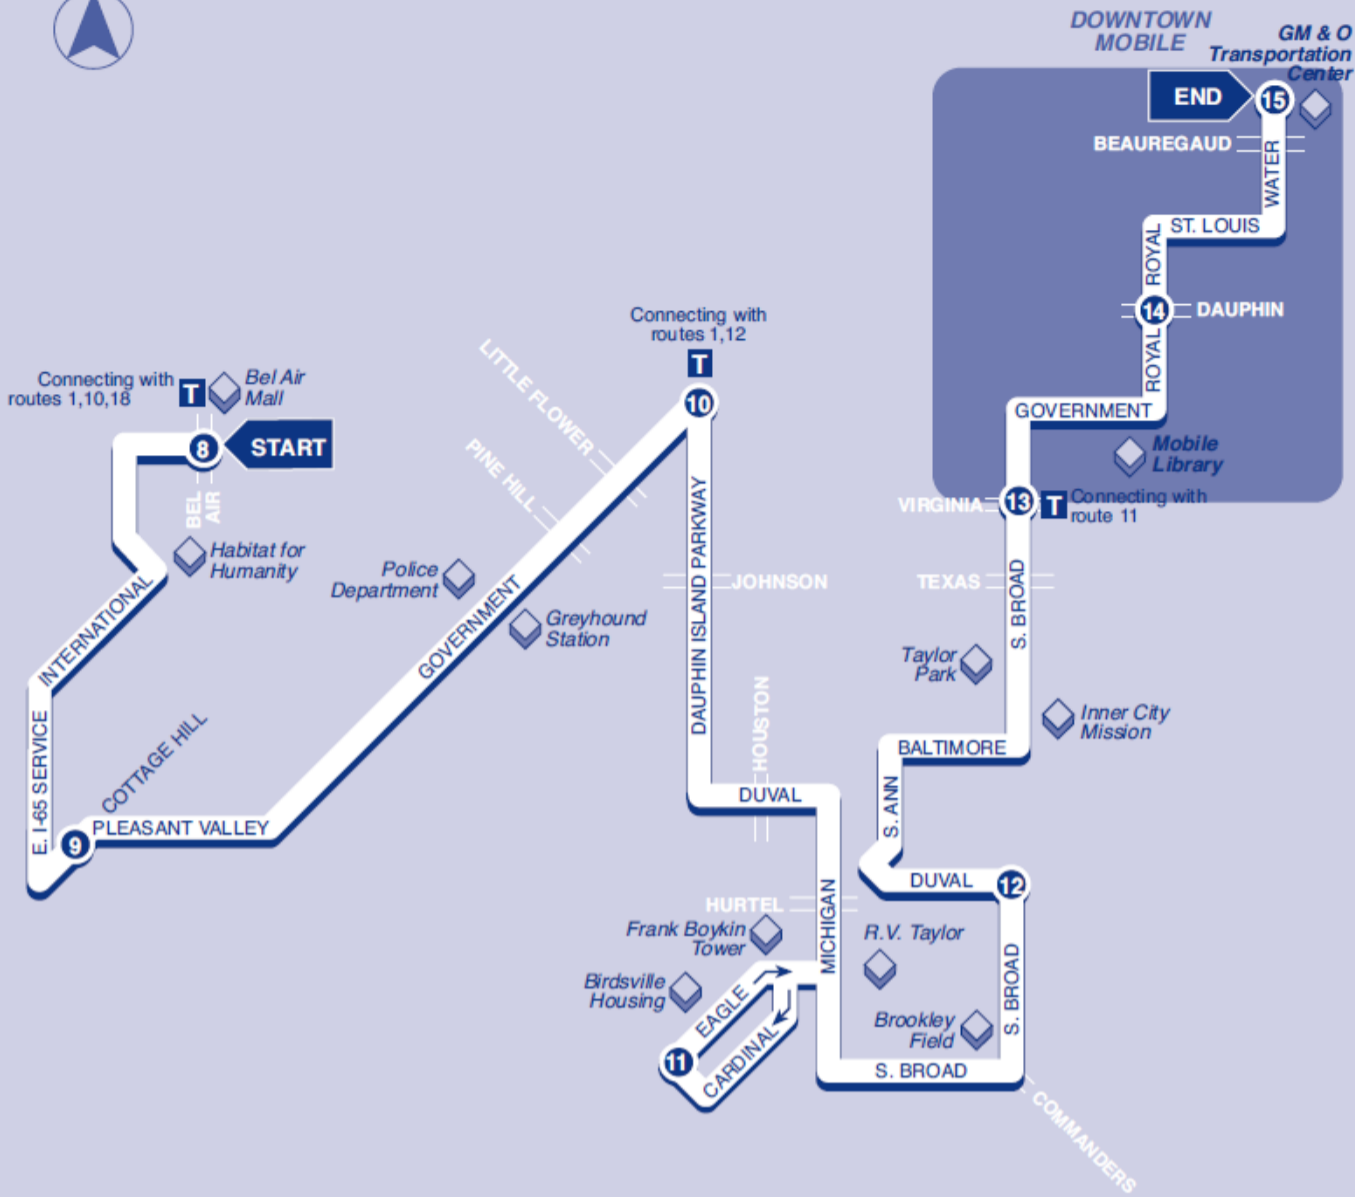

NORTH

▶ Inbound ▶  
To Downtown

**8**  
**BUS STARTS**  
at  
Bel Air  
Mall

**9**  
**Bus Leaves**  
from  
Cottage Hill  
and  
Pleasant Valley

**10**  
**Bus Leaves**  
from  
Government  
and  
Dauphin Isl. Pkwy

**11**  
**Bus Leaves**  
from  
Cardinal  
and  
Eagle

**12**  
**Bus Leaves**  
from  
Broad  
and  
Duval

**13**  
**Bus Leaves**  
from  
Broad  
and  
Virginia

**14**  
**Bus Leaves**  
from  
Royal  
and  
Dauphin

**15**  
**BUS ENDS**  
at  
GM&O  
Transportation  
Center

Bus Continues on as Route 15

**WEEKDAYS**

A.M.	♿ 5:10	5:12	5:15	5:25	5:35	5:45	5:50	5:55
	♿ 6:01	6:05	6:15	6:25	6:35	6:45	6:50	6:55
	♿ 7:01	7:05	7:15	7:25	7:35	7:45	7:50	7:55
	♿ 8:01	8:05	8:15	8:25	8:35	8:45	8:50	8:55
	♿ 9:01	9:05	9:15	9:25	9:35	9:45	9:50	9:55
	♿ 10:01	10:05	10:15	10:25	10:35	10:45	10:50	10:55
P.M.	♿ 11:01	11:05	11:15	11:25	11:35	11:45	11:50	11:55
	♿ 12:01	12:05	12:15	12:25	12:35	12:45	12:50	12:55
	♿ 1:01	1:05	1:15	1:25	1:35	1:45	1:50	1:55
	♿ 2:01	2:05	2:15	2:25	2:35	2:45	2:50	2:55
	♿ 3:01	3:05	3:15	3:25	3:35	3:45	3:50	3:55
	♿ 4:01	4:05	4:15	4:25	4:35	4:45	4:50	4:55
	♿ 5:01	5:05	5:15	5:25	5:35	5:45	5:50	5:55
	♿ 6:01	6:05	6:15	6:25	6:35	6:45	6:50	6:55
	♿ 7:10	7:12	7:15	7:25	7:35	7:45	7:50	7:55
	♿ 8:10	8:12	8:15	8:25	8:35	8:45	8:50	8:55
	♿ 9:10	9:12	9:15	9:25	9:35	9:45	9:50	9:55