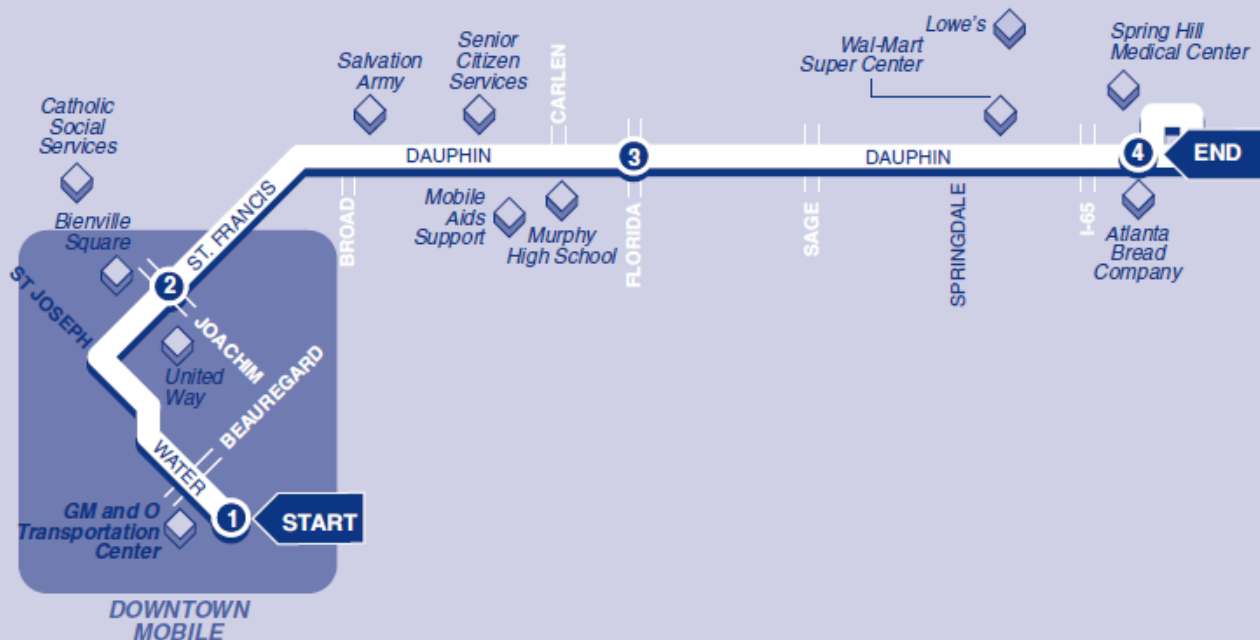

NORTH

▶ Outbound ▶
From Downtown

1

BUS STARTS
at
GM&O
Transportation
Center

2

Bus Leaves
from
St Francis
and
Joachim

3

Bus Leaves
from
Dauphin
and
Florida

4

BUS ENDS
at
Atlanta
Bread
Company

WEEKDAYS

A.M.	♿ 6:00	6:05	6:20	6:30
	♿ 7:00	7:05	7:20	7:30
	♿ 8:00	8:05	8:20	8:30
	♿ 9:00	9:05	9:20	9:30
	♿ 10:00	10:05	10:20	10:30
	♿ 11:00	11:05	11:20	11:30
P.M.	♿ 12:00	12:05	12:20	12:30
	♿ 1:00	1:05	1:20	1:30
	♿ 2:00	2:05	2:20	2:30
	♿ 3:00	3:05	3:20	3:30
	♿ 4:00	4:05	4:20	4:30
	♿ 5:00	5:05	5:20	5:30
	♿ 6:00	6:05	6:20	6:30
	♿ 7:00	7:05	7:20	7:30
	♿ 8:00	8:05	8:20	8:30
	♿ 9:00	9:05	9:20	9:30

SATURDAY

A.M.	♿ 7:00	7:05	7:20	7:30
	♿ 8:00	8:05	8:20	8:30
	♿ 9:00	9:05	9:20	9:30
	♿ 10:00	10:05	10:20	10:30
	♿ 11:00	11:05	11:20	11:30
P.M.	♿ 12:00	12:05	12:20	12:30
	♿ 1:00	1:05	1:20	1:30
	♿ 2:00	2:05	2:20	2:30
	♿ 3:00	3:05	3:20	3:30
	♿ 4:00	4:05	4:20	4:30
	♿ 5:00	5:05	5:20	5:30
	♿ 6:00	6:05	6:20	6:30
	♿ 7:00	7:05	7:20	7:30
	♿ 8:00	8:05	8:20	8:30
	♿ 9:00	9:05	9:20	9:30