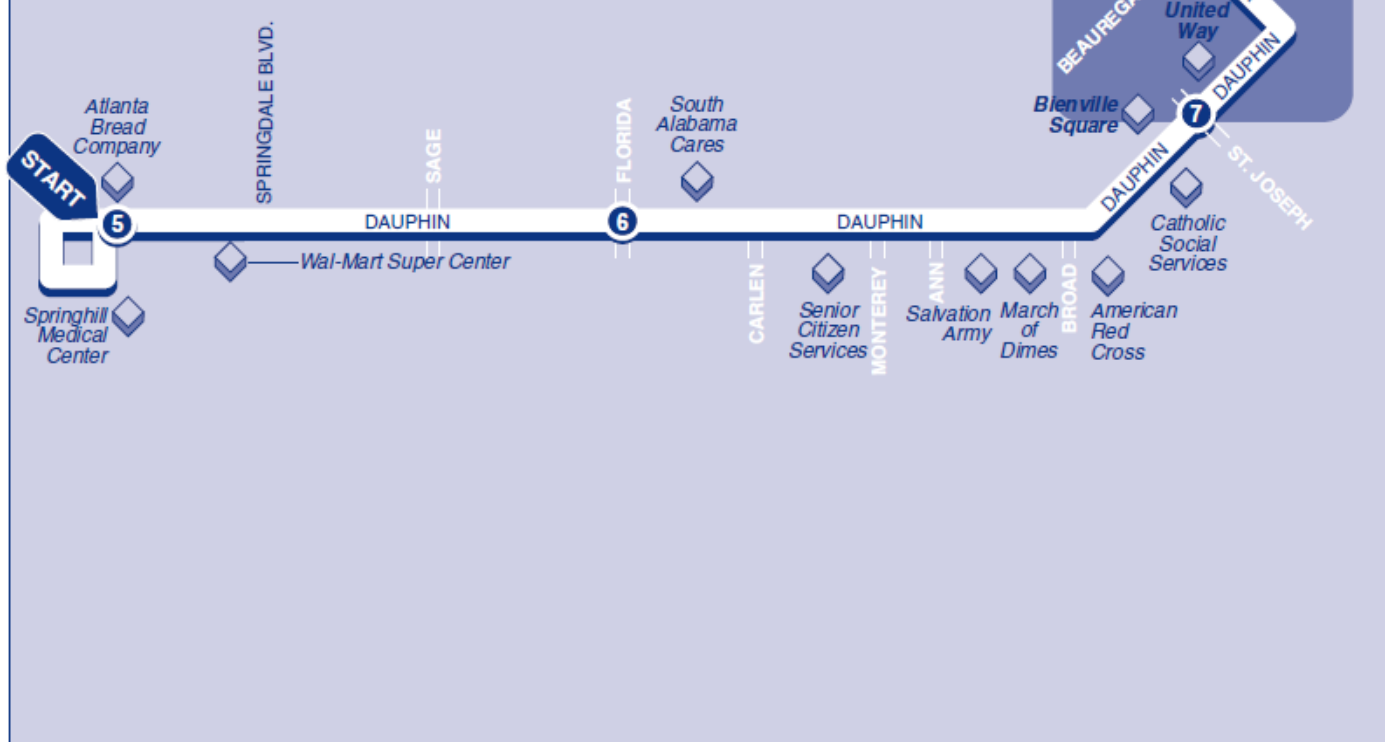

DAUPHIN STREET

▶ Inbound ▶
To Downtown

5
BUS STARTS
at
Atlanta
Bread
Company

6
Bus Leaves
from
Dauphin
and
Florida

7
Bus Leaves
from
Dauphin
and
St Joseph

8
BUS ENDS
at
GM&O
Transportation
Center

*Bus Continues
on as
Route 5*

WEEKDAYS

	5	6	7	8
A.M.	5:30	5:40	5:50	5:55
	6:30	6:40	6:50	6:55
	7:30	7:40	7:50	7:55
	8:30	8:40	8:50	8:55
	9:30	9:40	9:50	9:55
	10:30	10:40	10:50	10:55
	11:30	11:40	11:50	11:55
P.M.	12:30	12:40	12:50	12:55
	1:30	1:40	1:50	1:55
	2:30	2:40	2:50	2:55
	3:30	3:40	3:50	3:55
	4:30	4:40	4:50	4:55
	5:30	5:40	5:50	5:55
	6:30	6:40	6:50	6:55
	7:30	7:40	7:50	7:55
	8:30	8:40	8:50	8:55
	9:30	9:40	9:50	9:55

SATURDAY

	5	6	7	8
A.M.	6:30	6:40	6:50	6:55
	7:30	7:40	7:50	7:55
	8:30	8:40	8:50	8:55
	9:30	9:40	9:50	9:55
	10:30	10:40	10:50	10:55
	11:30	11:40	11:50	11:55
P.M.	12:30	12:40	12:50	12:55
	1:30	1:40	1:50	1:55
	2:30	2:40	2:50	2:55
	3:30	3:40	3:50	3:55
	4:30	4:40	4:50	4:55
	5:30	5:40	5:50	5:55
	6:30	6:40	6:50	6:55
	7:30	7:40	7:50	7:55
	8:30	8:40	8:50	8:55
	9:30	9:40	9:50	9:55