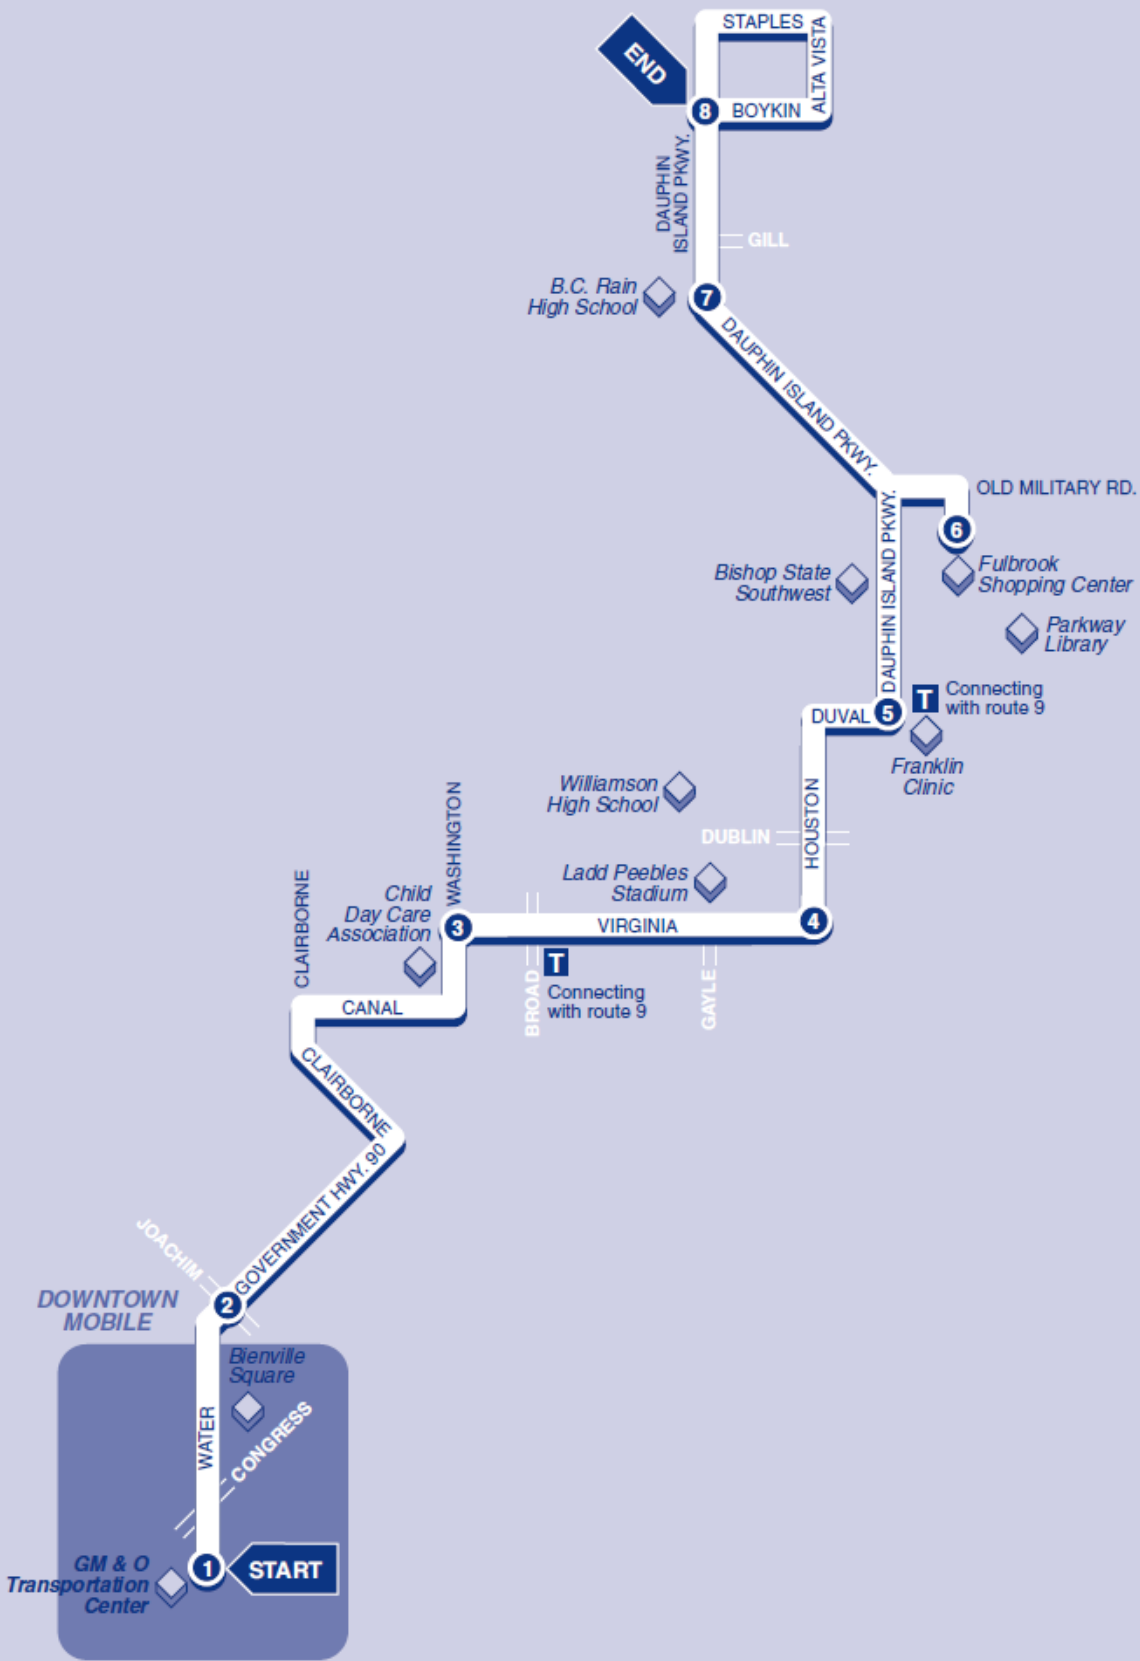

▶ **Outbound** ▶  
From Downtown

	<b>1</b>	<b>2</b>	<b>3</b>	<b>4</b>	<b>5</b>	<b>6</b>	<b>7</b>	<b>8</b>
<b>BUS STARTS</b> at GM&O Transportation Center								
<b>Bus Leaves</b> from Government and Joachim								
<b>Bus Leaves</b> from Washington and Virginia								
<b>Bus Leaves</b> from Virginia and Houston								
<b>Bus Leaves</b> from D.I.P. and Duval								
<b>Bus Arrives</b> at Fulbrook Shopping Center								
<b>Bus Leaves</b> from B.C Rain High School								
<b>BUS ENDS</b> at Boykins and D.I.P.								

**WEEKDAYS**

A.M. ♿	6:00	6:05	6:10	6:15	6:20	—	6:30	6:40
	7:00	7:05	7:10	7:15	7:20	—	7:30	7:40
♿	8:00	8:05	8:10	8:15	8:20	8:25	<i>To Garage</i>	
	9:00	9:05	9:10	9:15	9:20	9:25	—	—
♿	10:00	10:05	10:10	10:15	10:20	10:25	—	—
	11:00	11:05	11:10	11:15	11:20	11:25	—	—
P.M. ♿	12:00	12:05	12:10	12:15	12:20	12:25	—	—
	1:00	1:05	1:10	1:15	1:20	1:25	—	—
♿	2:00	2:05	2:10	2:15	2:20	2:25	—	—
	3:00	3:05	3:10	3:15	3:20	—	3:30	3:40
♿	4:00	4:05	4:10	4:15	4:20	—	4:30	4:40
	5:00	5:05	5:10	5:15	5:20	—	5:30	5:40 <i>To Garage</i>
♿	6:00	6:05	6:10	6:15	6:20	—	6:30	6:40 <i>To Garage</i>

**SATURDAY**

A.M. ♿	7:00	7:05	7:10	7:15	7:20	7:25	—	—
	8:00	8:05	8:10	8:15	8:20	8:25	—	—
♿	9:00	9:05	9:10	9:15	9:20	9:25	—	—
	10:00	10:05	10:10	10:15	10:20	10:25	—	—
♿	11:00	11:05	11:10	11:15	11:20	11:25	—	—
P.M. ♿	12:00	12:05	12:10	12:15	12:20	12:25	—	—
	1:00	1:05	1:10	1:15	1:20	1:25	—	—
♿	2:00	2:05	2:10	2:15	2:20	2:25	—	—
	3:00	3:05	3:10	3:15	3:20	3:25	—	—
♿	4:00	4:05	4:10	4:15	4:20	4:25	—	—
	5:00	5:05	5:10	5:15	5:20	5:25	—	—
♿	6:00	6:05	6:10	6:15	6:20	6:25	—	<i>To Garage</i>