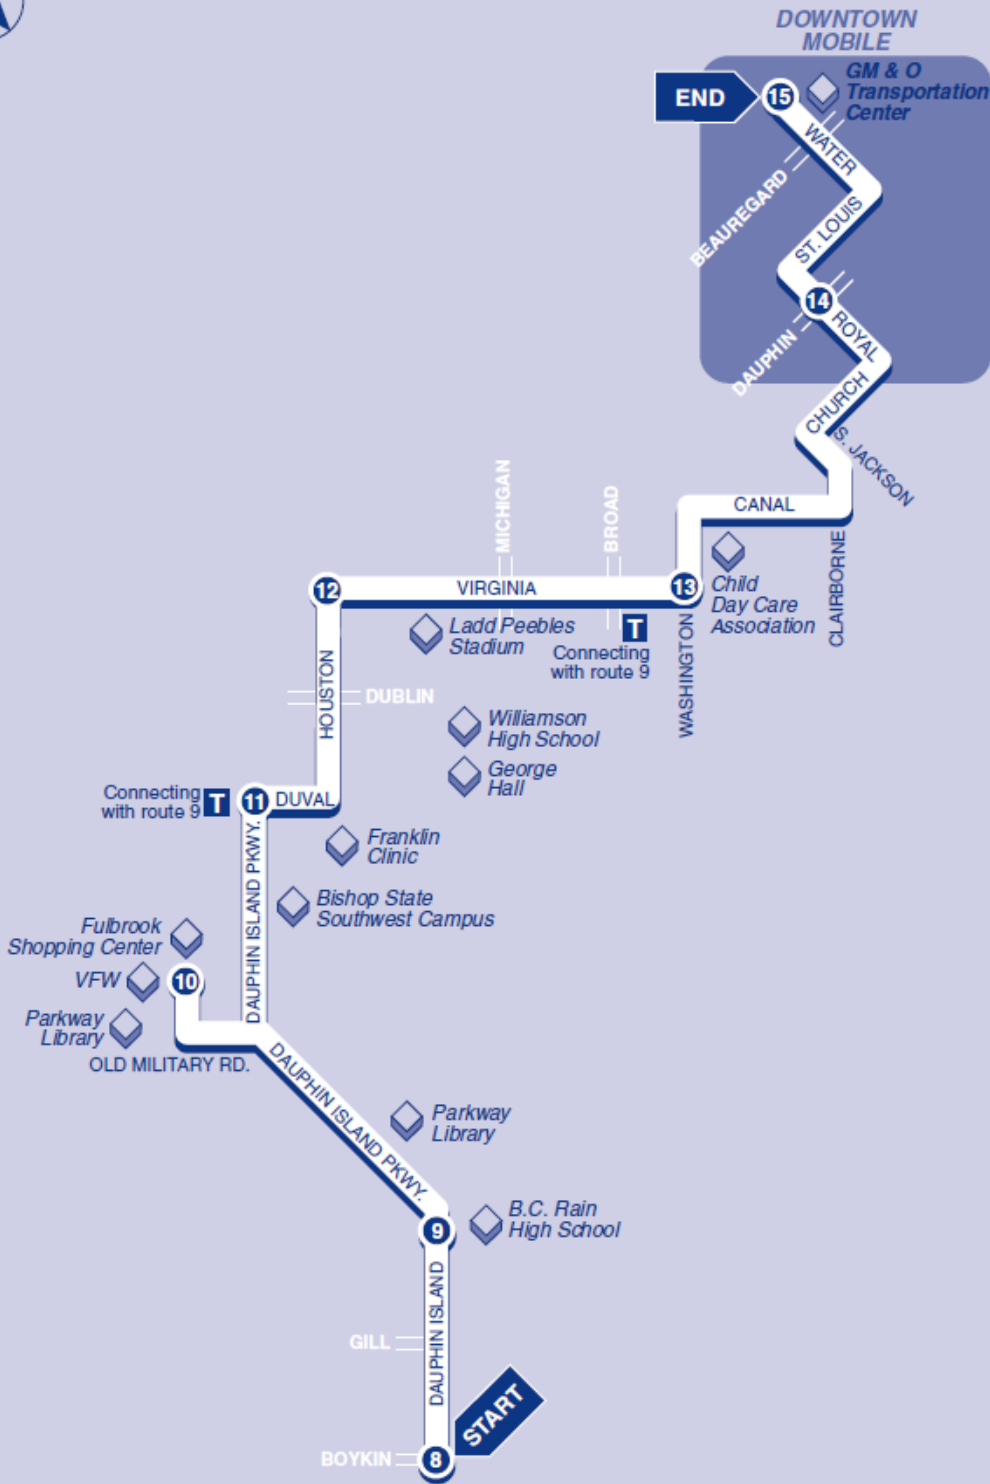

Inbound
To Downtown

NORTH

8	9	10	11	12	13	14	15	
BUS STARTS at Boykins and D.I.P.	Bus Leaves from B.C Rain High School	Bus Leaves from Fulbrook Shopping Center	Bus Leaves from D.I.P. and Duval	Bus Leaves from Virginia and Houston	Bus Leaves from Washington and Virginia	Bus Leaves from Dauphin and Royal	BUS ENDS at GM&O Transportation Center	<i>Bus Continues on as Route 1</i>

WEEKDAYS

A.M.	♿	5:10	5:15	—	5:35	5:40	5:45	5:50	5:55
		6:10	6:15	—	6:35	6:40	6:45	6:50	6:55
	♿	7:10	7:15	—	7:35	7:40	7:45	7:50	7:55
		8:10	8:15	—	8:35	8:40	8:45	8:50	8:55
	♿	—	—	9:30	9:35	9:40	9:45	9:50	9:55
		—	—	10:30	10:35	10:40	10:45	10:50	10:55
P.M.	♿	—	—	11:30	11:35	11:40	11:45	11:50	11:55
		—	—	12:30	12:35	12:40	12:45	12:50	12:55
	♿	—	—	1:30	1:35	1:40	1:45	1:50	1:55
		—	—	2:30	2:35	2:40	2:45	2:50	2:55
	♿	3:10	3:15	—	3:35	3:40	3:45	3:50	3:55
		4:10	4:15	—	4:35	4:40	4:45	4:50	4:55
	♿	5:10	5:15	—	5:35	5:40	5:45	5:50	5:55

SATURDAY

A.M.	♿	—	—	6:30	6:35	6:40	6:45	6:50	6:55
	♿	—	—	7:30	7:35	7:40	7:45	7:50	7:55
	♿	—	—	8:30	8:35	8:40	8:45	8:50	8:55
	♿	—	—	9:30	9:35	9:40	9:45	9:50	9:55
	♿	—	—	10:30	10:35	10:40	10:45	10:50	10:55
	♿	—	—	11:30	11:35	11:40	11:45	11:50	11:55
P.M.	♿	—	—	12:30	12:35	12:40	12:45	12:50	12:55
	♿	—	—	1:30	1:35	1:40	1:45	1:50	1:55
	♿	—	—	2:30	2:35	2:40	2:45	2:50	2:55
	♿	—	—	3:30	3:35	3:40	3:45	3:50	3:55
	♿	—	—	4:30	4:35	4:40	4:45	4:50	4:55
	♿	—	—	5:30	5:35	5:40	5:45	5:50	5:55