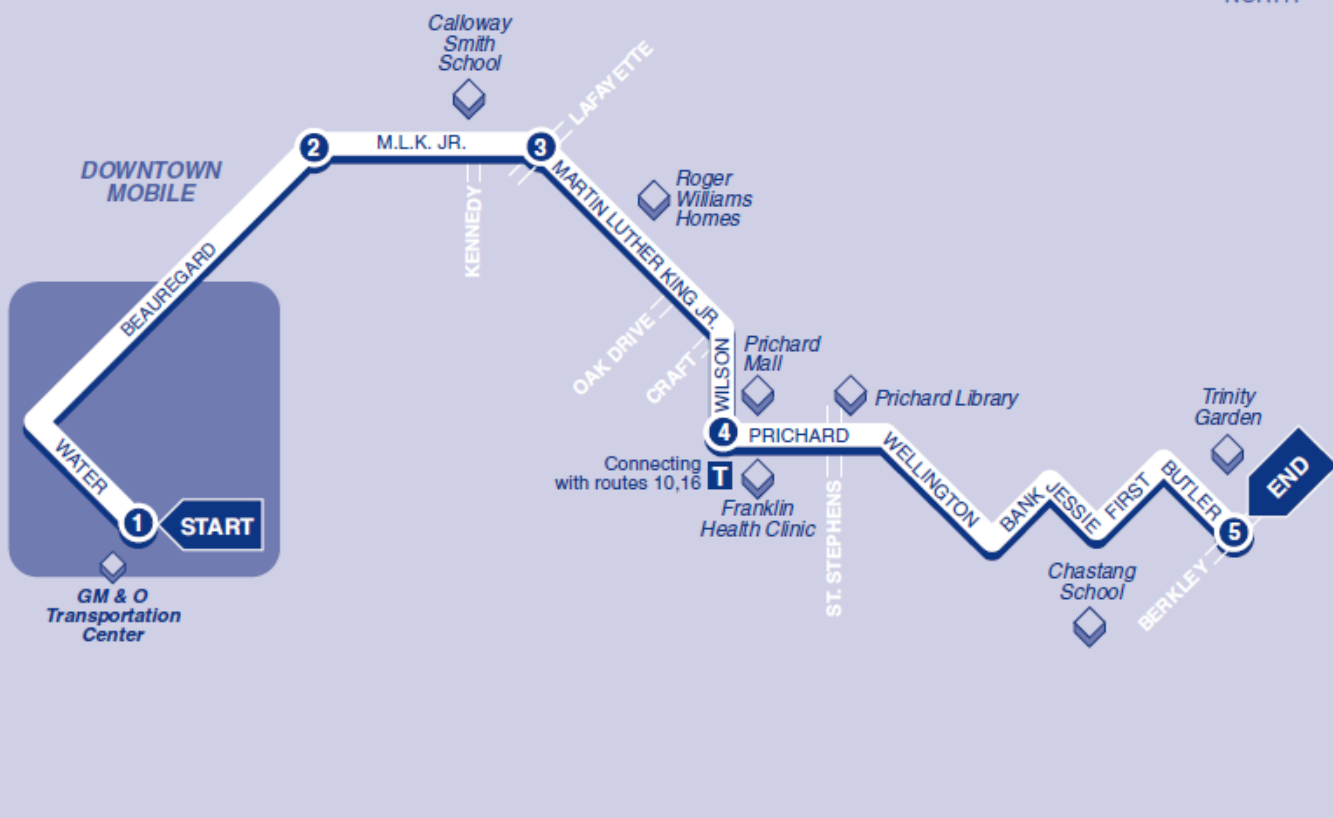

▶ Outbound ▶
From Downtown

Bus Continues from Route 7

1
BUS STARTS
at
GM&O
Transportation
Center

2
Bus
Leaves
from
Beauregard
and
M.L.King

3
Bus
Leaves
from
M.L.King
and
Lafayette

4
Bus
Leaves
from
Wilson
and
Prichard

5
BUS ENDS
at
Butler
and
Berkley

WEEKDAYS

		<i>Bus starts at First and Butler at 5:25</i>				
A.M.	—	6:00	6:02	6:10	6:15	6:25
	6:00	7:00	7:02	7:10	7:15	7:25
	8:00	8:00	8:02	8:10	8:15	8:25
	9:00	9:00	9:02	9:10	9:15	9:25
	10:00	10:00	10:02	10:10	10:15	10:25
	11:00	11:00	11:02	11:10	11:15	11:25
P.M.	12:00	12:00	12:02	12:10	12:15	12:25
	1:00	1:00	1:02	1:10	1:15	1:25
	2:00	2:00	2:02	2:10	2:15	2:25
	3:00	3:00	3:02	3:10	3:15	3:25
	4:00	4:00	4:02	4:10	4:15	4:25
	5:00	5:00	5:02	5:10	5:15	5:25
	6:00	6:00	6:02	6:10	6:15	6:25
	7:00					

SATURDAY

		<i>Bus starts at First and Butler at 6:25</i>				
A.M.	—	7:00	7:02	7:10	7:15	7:25
	7:00	8:00	8:02	8:10	8:15	8:25
	9:00	9:00	9:02	9:10	9:15	9:25
	10:00	10:00	10:02	10:10	10:15	10:25
	11:00	11:00	11:02	11:10	11:15	11:25
P.M.	12:00	12:00	12:02	12:10	12:15	12:25
	1:00	1:00	1:02	1:10	1:15	1:25
	2:00	2:00	2:02	2:10	2:15	2:25
	3:00	3:00	3:02	3:10	3:15	3:25
	4:00	4:00	4:02	4:10	4:15	4:25
	5:00	5:00	5:02	5:10	5:15	5:25
	6:00	6:00	6:02	6:10	6:15	6:25
	7:00					