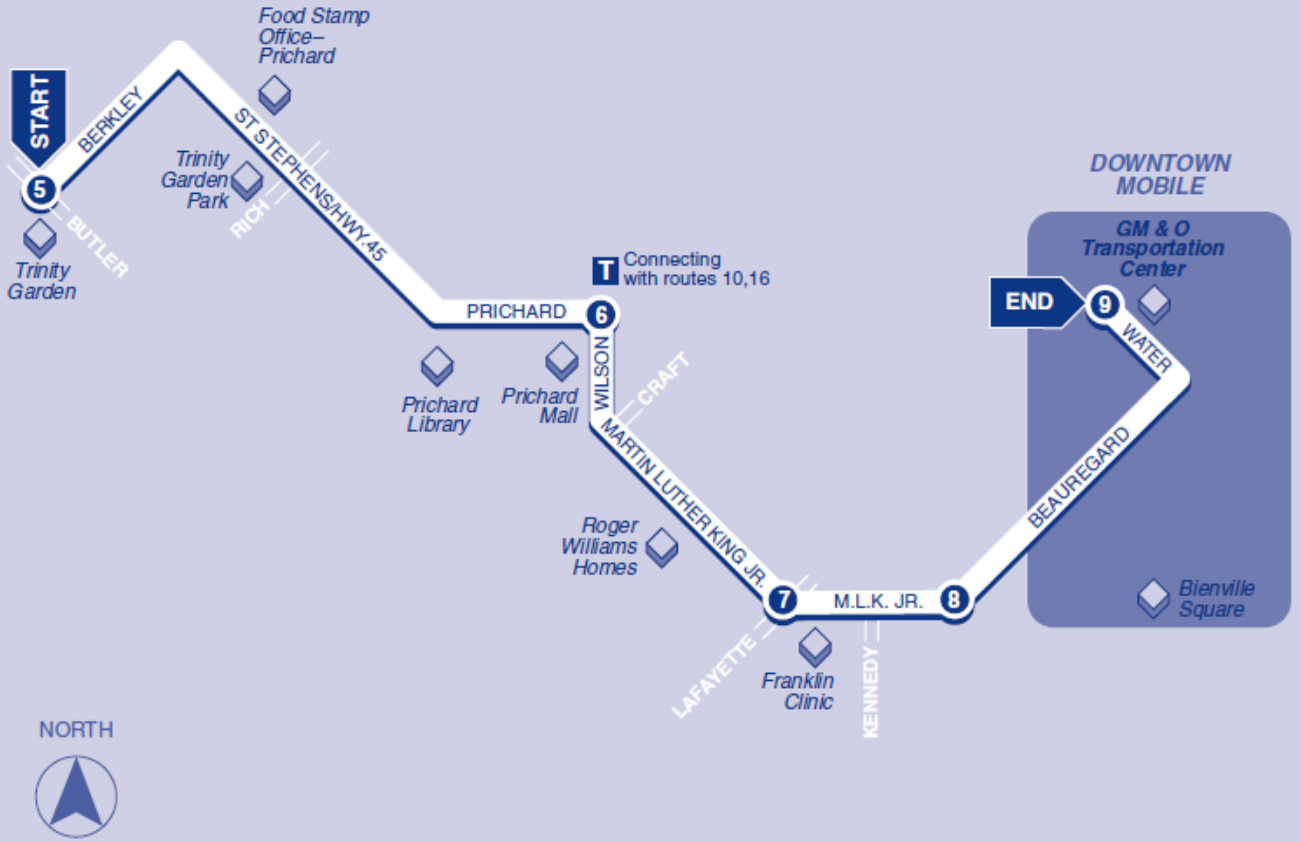

▶ Inbound ▶
To Downtown

5
BUS STARTS
at
Butler
and
Berkley

6
Bus Leaves
from
Wilson
and
Prichard

7
Bus Leaves
from
M.L. King
and
Lafayette

8
Bus Leaves
from
M.L. King
and
Beauregard

9
BUS ENDS
at
GM&O
Transportation
Center

Bus Continues on as Route 7

WEEKDAYS

	5	6	7	8	9
A.M.	5:25	5:30	5:40	5:50	5:55
	6:25	6:30	6:40	6:50	6:55
	7:25	7:30	7:40	7:50	7:55
	8:25	8:30	8:40	8:50	8:55
	9:25	9:30	9:40	9:50	9:55
	10:25	10:30	10:40	10:50	10:55
P.M.	11:25	11:30	11:40	11:50	11:55
	12:25	12:30	12:40	12:50	12:55
	1:25	1:30	1:40	1:50	1:55
	2:25	2:30	2:40	2:50	2:55
	3:25	3:30	3:40	3:50	3:55
	4:25	4:30	4:40	4:50	4:55
	5:25	5:30	5:40	5:50	5:55
	6:25	6:30	6:40	6:50	6:55

SATURDAY

	5	6	7	8	9
A.M.	6:25	6:30	6:40	6:50	6:55
	7:25	7:30	7:40	7:50	7:55
	8:25	8:30	8:40	8:50	8:55
	9:25	9:30	9:40	9:50	9:55
	10:25	10:30	10:40	10:50	10:55
	11:25	11:30	11:40	11:50	11:55
P.M.	12:25	12:30	12:40	12:50	12:55
	1:25	1:30	1:40	1:50	1:55
	2:25	2:30	2:40	2:50	2:55
	3:25	3:30	3:40	3:50	3:55
	4:25	4:30	4:40	4:50	4:55
	5:25	5:30	5:40	5:50	5:55
	6:25	6:30	6:40	6:50	6:55