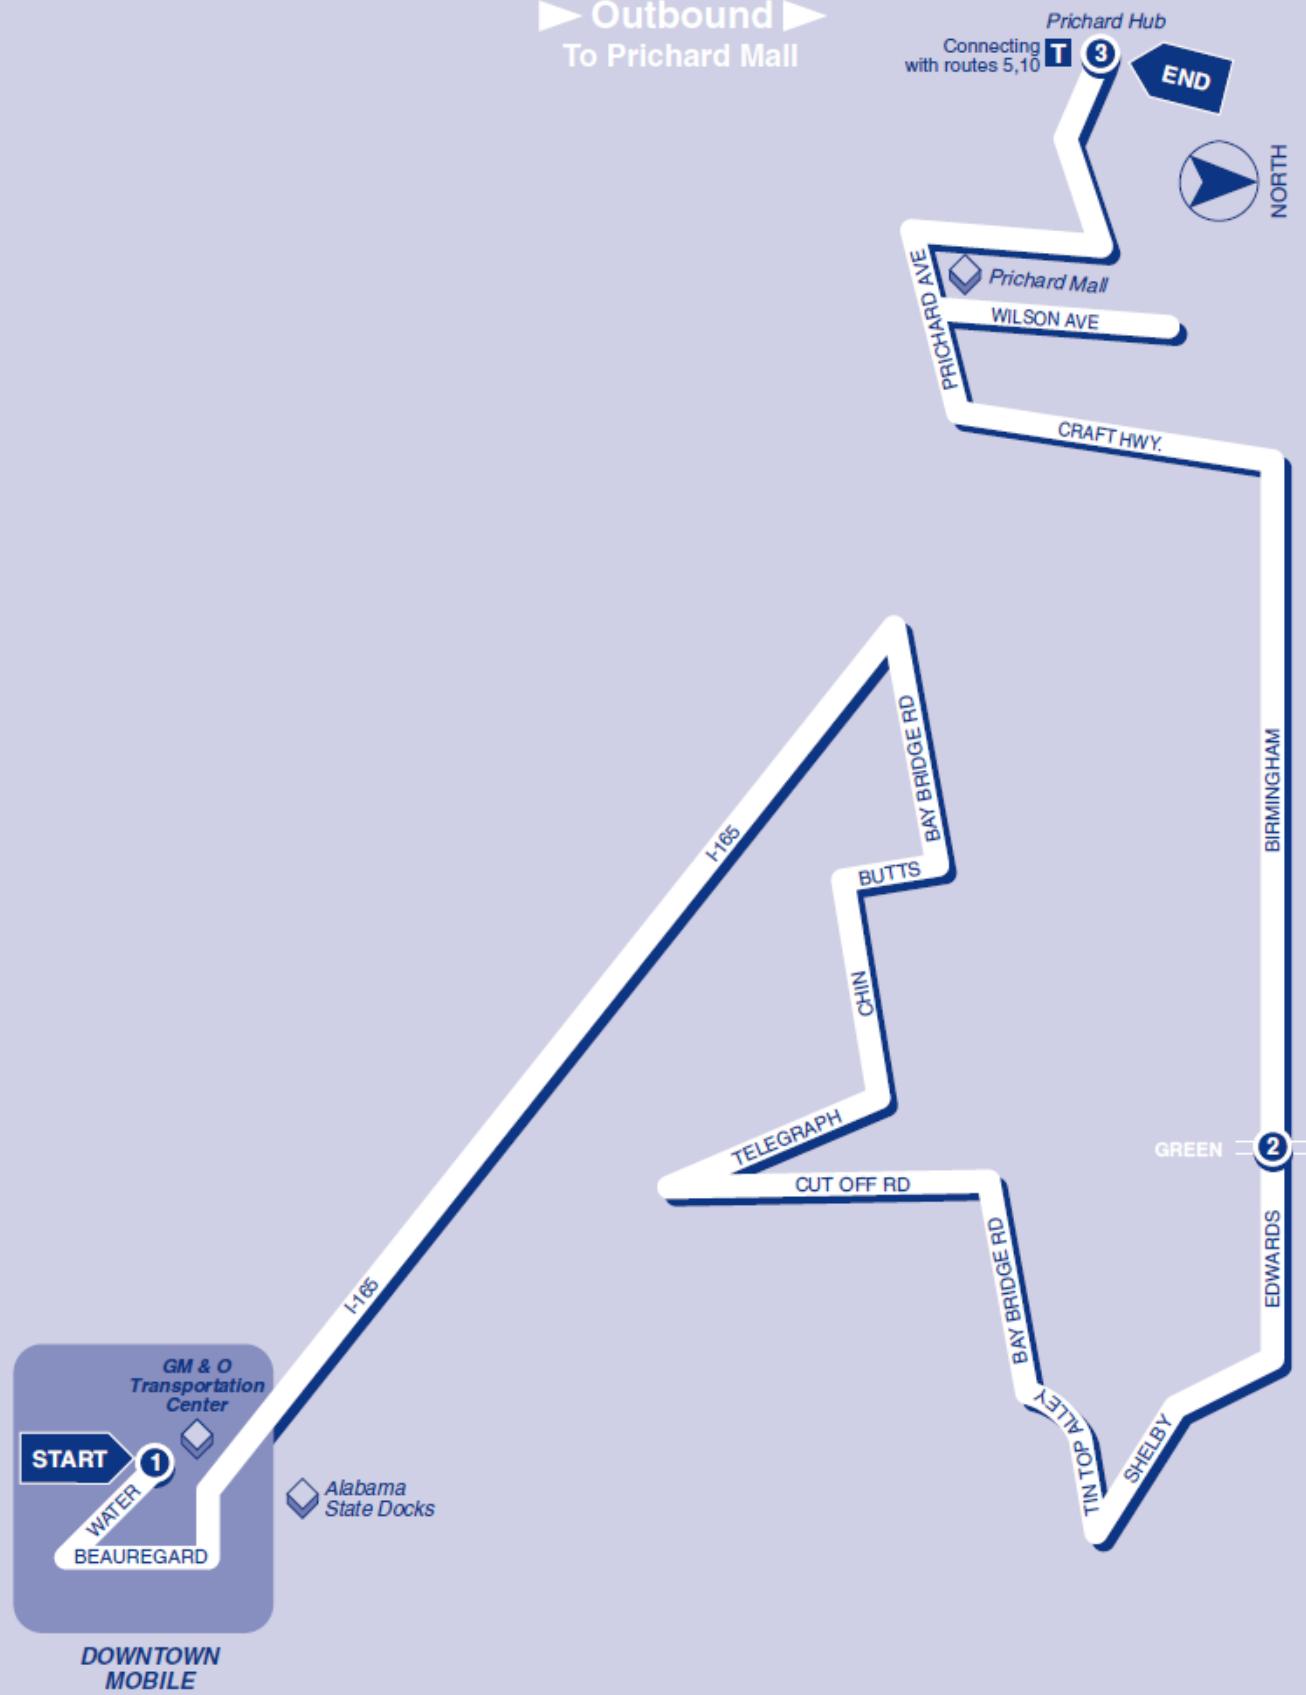

▶ **Outbound** ▶
To Prichard Mall

1
BUS STARTS
at
GM&O
Transportation
Center

2
Bus
Leaves
from
Edwards
and
Green

3
BUS ENDS
at
Prichard
Hub

WEEKDAYS

A.M.	☺	—	—	—
	☺	—	—	—
	☺	6:00	6:18	6:25
	☺	7:00	7:18	7:25
	☺	8:00	8:18	8:25
	☺	9:00	9:18	9:25
	☺	10:00	10:18	10:25
	☺	11:00	11:18	11:25
P.M.	☺	12:00	12:18	12:25
	☺	1:00	1:18	1:25
	☺	2:00	2:18	2:25
	☺	3:00	3:18	3:25
	☺	4:00	4:18	4:25
	☺	5:00	5:18	5:25
	☺	6:00	6:18	6:25

SATURDAY

A.M.	☺	—	—	—
	☺	—	—	—
	☺	7:00	7:18	7:25
	☺	8:00	8:18	8:25
	☺	9:00	9:18	9:25
	☺	10:00	10:18	10:25
	☺	11:00	11:18	11:25
P.M.	☺	12:00	12:18	12:25
	☺	1:00	1:18	1:25
	☺	2:00	2:18	2:25
	☺	3:00	3:18	3:25
	☺	4:00	4:18	4:25
	☺	5:00	5:18	5:25
	☺	6:00	6:18	6:25