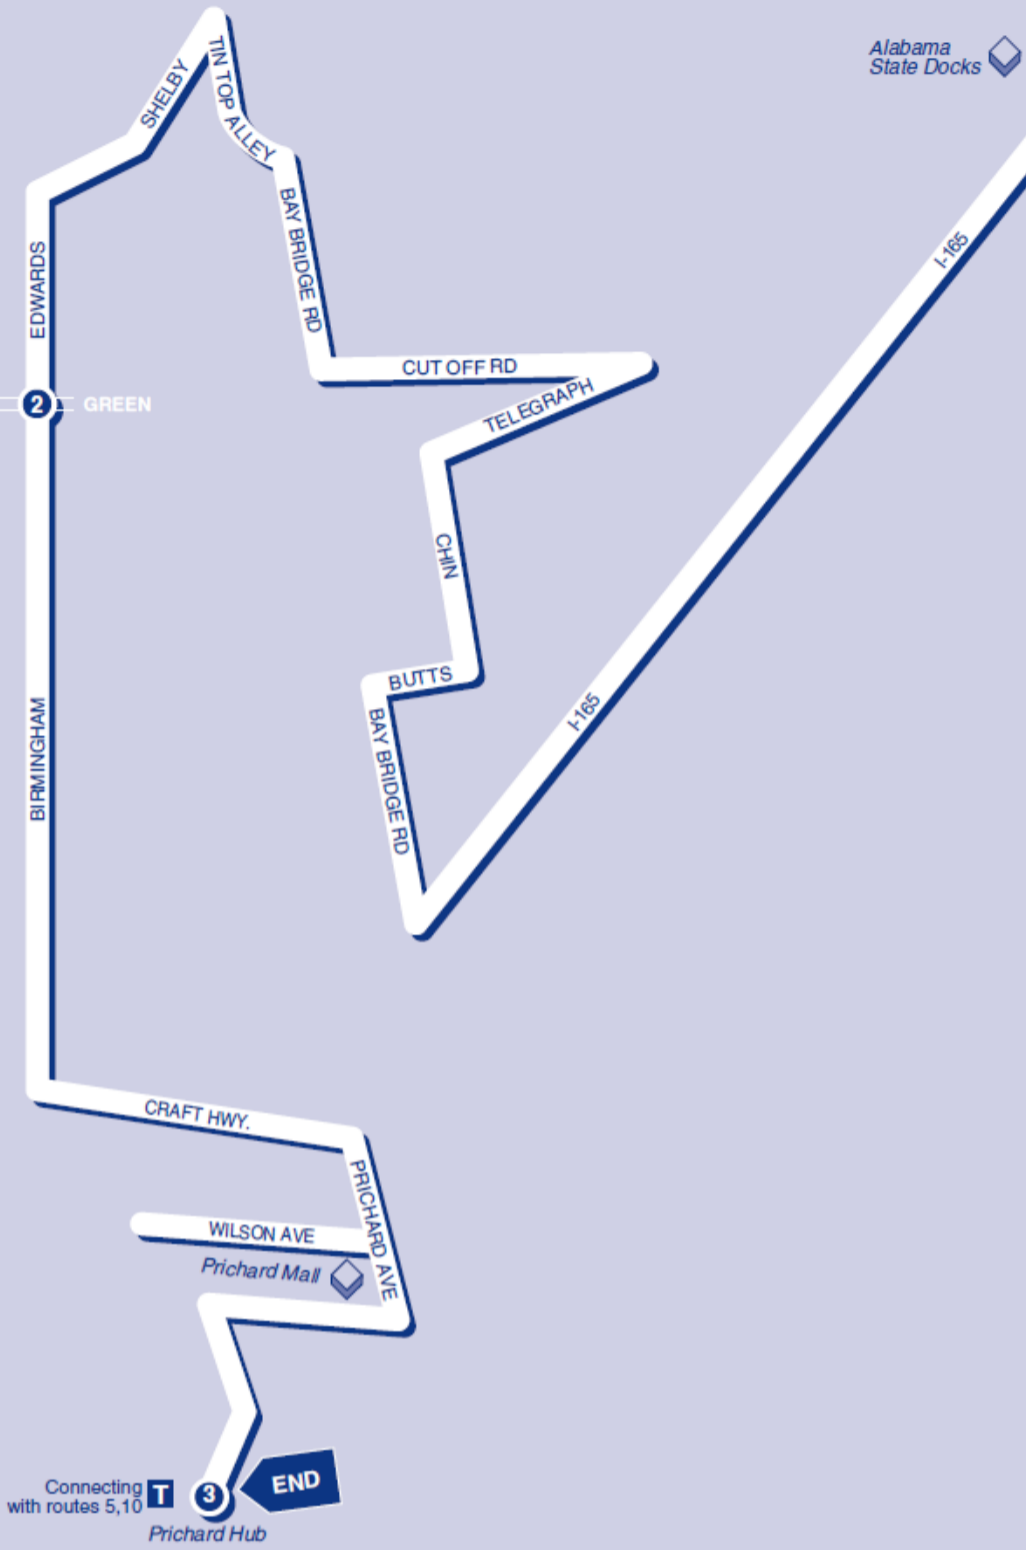

▶ Inbound ▶
To Downtown

DOWNTOWN
MOBILE

4
BUS STARTS
at
Prichard
Hub

5
Bus
Leaves
from
Edwards
and
Green

6
BUS
ENDS
at
GM&O
Transportation
Center

WEEKDAYS

A.M.		5:30	5:38	5:55
		6:30	6:38	6:55
		7:30	7:38	7:55
		8:30	8:38	8:55
		9:30	9:38	9:55
		10:30	10:38	10:55
		11:30	11:38	11:55
P.M.		12:30	12:38	12:55
		1:30	1:38	1:55
		2:30	2:38	2:55
		3:30	3:38	3:55
		4:30	4:38	4:55
		5:30	5:38	5:55

SATURDAY

A.M.		6:30	6:38	6:55
		7:30	7:38	7:55
		8:30	8:38	8:55
		9:30	9:38	9:55
		10:30	10:38	10:55
		11:30	11:38	11:55
P.M.		12:30	12:38	12:55
		1:30	1:38	1:55
		2:30	2:38	2:55
		3:30	3:38	3:55
		4:30	4:38	4:55
		5:30	5:38	5:55