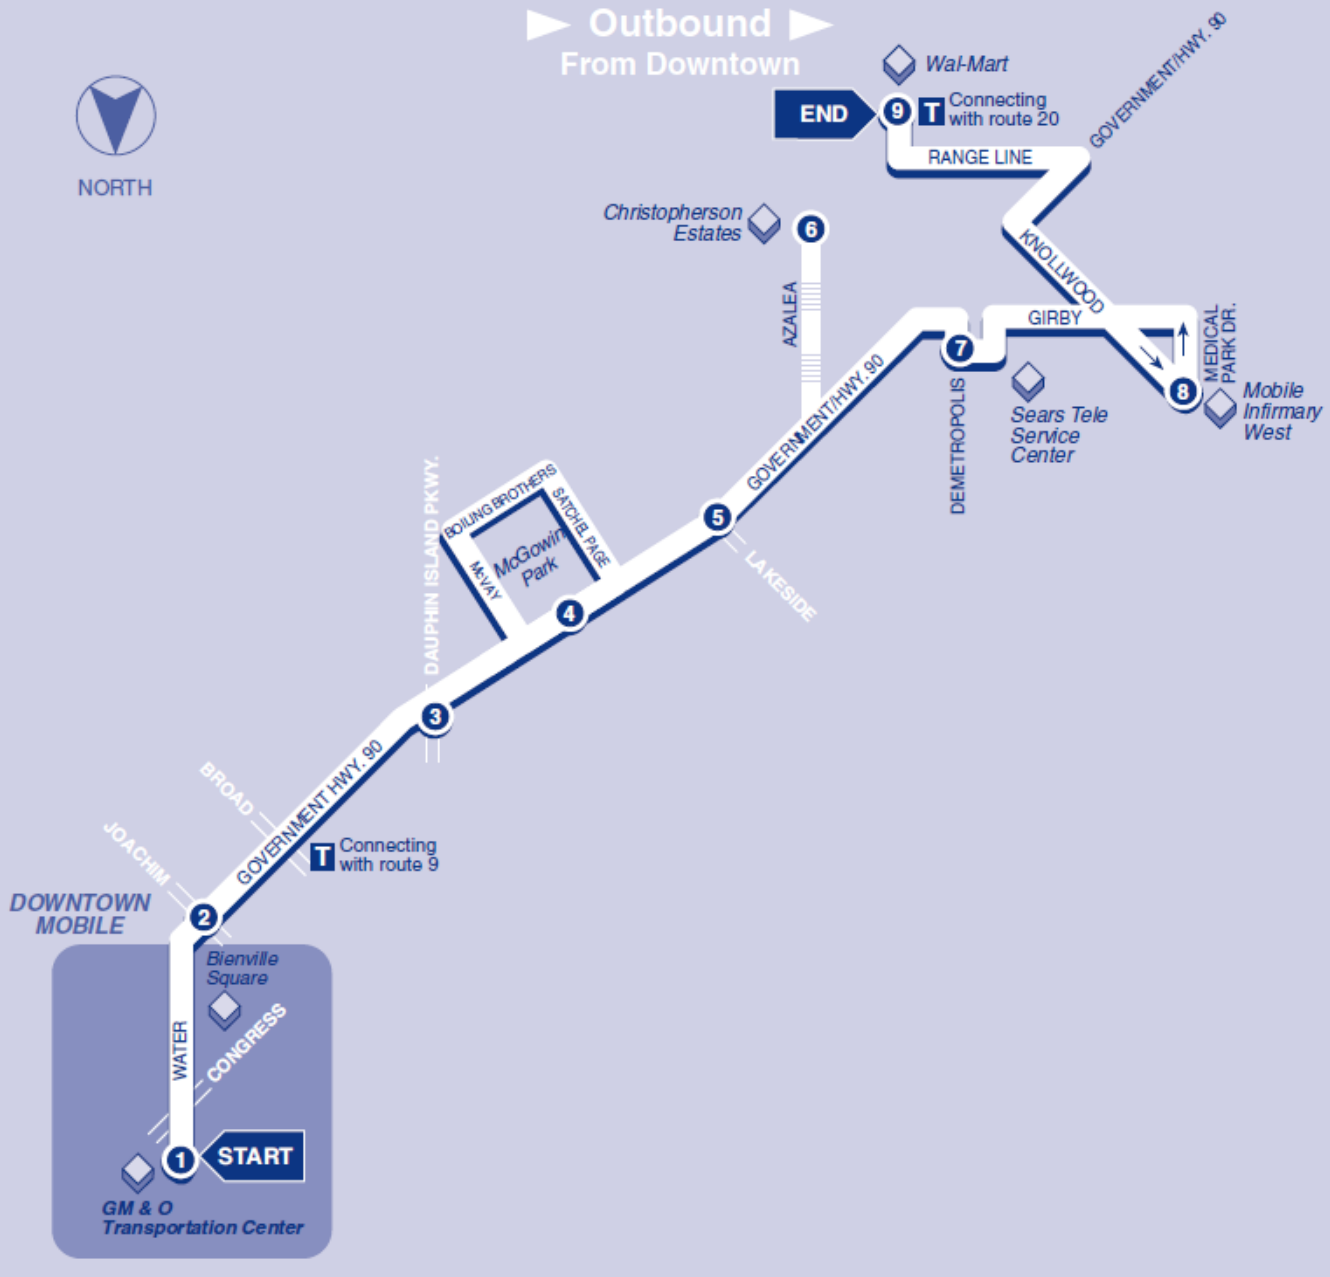

NORTH

▶ **Outbound** ▶
From Downtown

Bus Continues from route 15

- 1** BUS STARTS at GM&O Transportation Center
- 2** Bus Leaves from Government and Joachim
- 3** Bus Leaves from Government and D.I.P
- 4** Bus Arrives at McGowin Park
- 5** Bus Leaves from Hwy. 90 and Lakeside
- 6** Bus Leaves from Christopherson Estates
- 7** Bus Leaves from Hwy. 90 and Demetropolis
- 8** Bus Leaves from Mobile Infirmary West
- 9** BUS ENDS at Wal-Mart and Till Corner *See Other Side ...*

WEEKDAYS

A.M.	6:00	6:05	6:15	6:25	6:35	—	6:40	6:45	6:55
	7:00	7:05	7:15	7:25	7:35	—	7:40	7:45	7:55
	8:00	8:05	8:15	8:25	8:35	—	8:40	8:45	8:55
	9:00	9:05	9:15	9:25	9:35	—	9:40	9:45	9:55
	10:00	10:05	10:15	10:25	10:35	—	10:40	10:45	10:55
	11:00	11:05	11:15	11:25	11:35	—	11:40	11:45	11:55
P.M.	12:00	12:05	12:15	12:25	12:35	—	12:40	12:45	12:55
	1:00	1:05	1:15	1:25	1:35	—	1:40	1:45	1:55
	2:00	2:05	2:15	2:25	2:35	—	2:40	2:45	2:55
	3:00	3:05	3:15	3:25	3:35	3:37	3:40	3:45	3:55
	4:00	4:05	4:15	4:25	4:35	—	4:40	4:45	4:55
	5:00	5:05	5:15	5:25	5:35	—	5:40	5:45	5:55
	6:00	6:05	6:15	6:25	6:35	—	6:40	6:45	6:55

SATURDAY

A.M.	7:00	7:05	7:15	7:25	7:35	—	7:40	7:45	7:55
	8:00	8:05	8:15	8:25	8:35	—	8:40	8:45	8:55
	9:00	9:05	9:15	9:25	9:35	—	9:40	9:45	9:55
	10:00	10:05	10:15	10:25	10:35	—	10:40	10:45	10:55
	11:00	11:05	11:15	11:25	11:35	—	11:40	11:45	11:55
P.M.	12:00	12:05	12:15	12:25	12:35	—	12:40	12:45	12:55
	1:00	1:05	1:15	1:25	1:35	—	1:40	1:45	1:55
	2:00	2:05	2:15	2:25	2:35	—	2:40	2:45	2:55
	3:00	3:05	3:15	3:25	3:35	—	3:40	3:45	3:55
	4:00	4:05	4:15	4:25	4:35	—	4:40	4:45	4:55
	5:00	5:05	5:15	5:25	5:35	—	5:40	5:45	5:55
	6:00	6:05	6:15	6:25	6:35	—	6:40	6:45	6:55