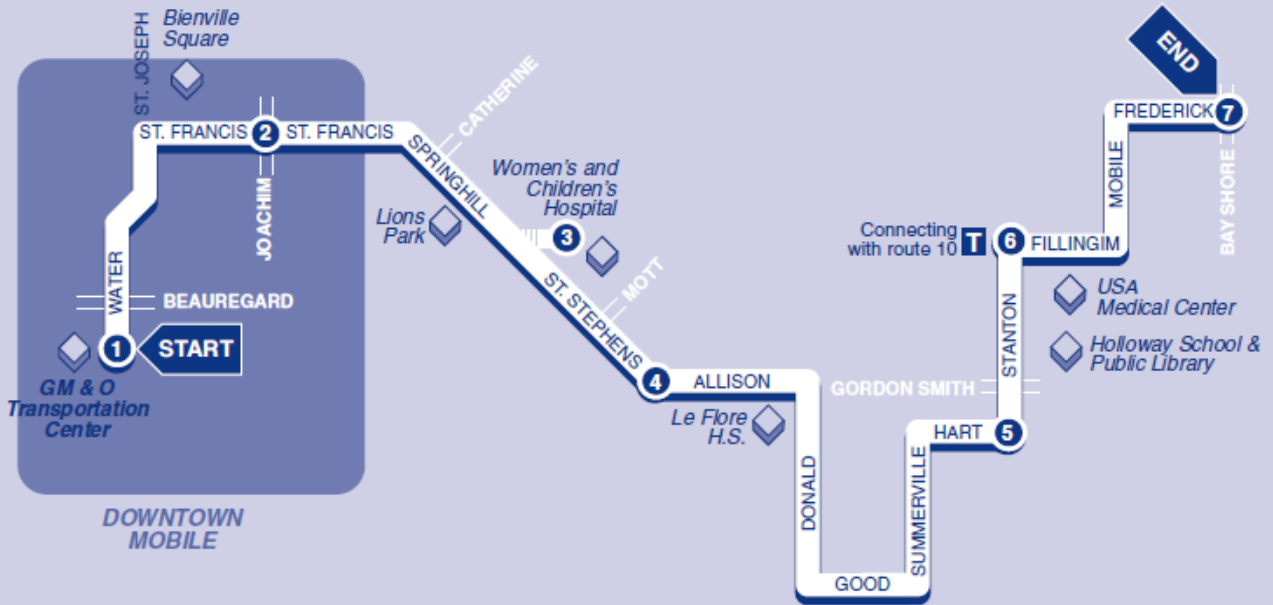

▶ **Outbound** ▶
From Downtown

	1	2	3	4	5	6	7
	BUS STARTS	Bus Leaves	Bus Leaves	Bus Leaves	Bus Leaves	Bus Leaves	BUS ENDS
	at GM&O Transportation Center	from St. Francis and Joachim	from Women's and Children's Hospital	from St. Stephens and Allison	from Hart and Stanton	from Fillingim and Stanton	at Frederick and Bay Shore

WEEKDAYS							
A.M.	—	—	—	—	—	—	5:30
♿	6:00	6:05	—	6:15	6:20	6:25	6:30
♿	7:00	7:05	7:10	7:15	7:20	7:25	7:30
♿	8:00	8:05	—	8:15	8:20	8:25	8:30
♿	9:00	9:05	9:10	9:15	9:20	9:25	9:30
♿	10:00	10:05	—	10:15	10:20	10:25	10:30
♿	11:00	11:05	11:10	11:15	11:20	11:25	11:30
P.M.	12:00	12:05	—	12:15	12:20	12:25	12:30
♿	1:00	1:05	1:10	1:15	1:20	1:25	1:30
♿	2:00	2:05	—	2:15	2:20	2:25	2:30
♿	3:00	3:05	3:10	3:15	3:20	3:25	3:30
♿	4:00	4:05	—	4:15	4:20	4:25	4:30
♿	5:00	5:05	5:10	5:15	5:20	5:25	5:30
♿	6:00	6:05	—	6:15	6:20	6:25	6:30 To Garage

SATURDAY							
A.M.	—	—	—	—	—	—	6:30
♿	7:00	7:05	7:10	7:15	7:20	7:25	7:30
♿	8:00	8:05	—	8:15	8:20	8:25	8:30
♿	9:00	9:05	9:10	9:15	9:20	9:25	9:30
♿	10:00	10:05	—	10:15	10:20	10:25	10:30
♿	11:00	11:05	11:10	11:15	11:20	11:25	11:30
P.M.	12:00	12:05	—	12:15	12:20	12:25	12:30
♿	1:00	1:05	1:10	1:15	1:20	1:25	1:30
♿	2:00	2:05	—	2:15	2:20	2:25	2:30
♿	3:00	3:05	3:10	3:15	3:20	3:25	3:30
♿	4:00	4:05	—	4:15	4:20	4:25	4:30
♿	5:00	5:05	5:10	5:15	5:20	5:25	5:30
♿	6:00	6:05	—	6:15	6:20	6:20	6:30 To Garage